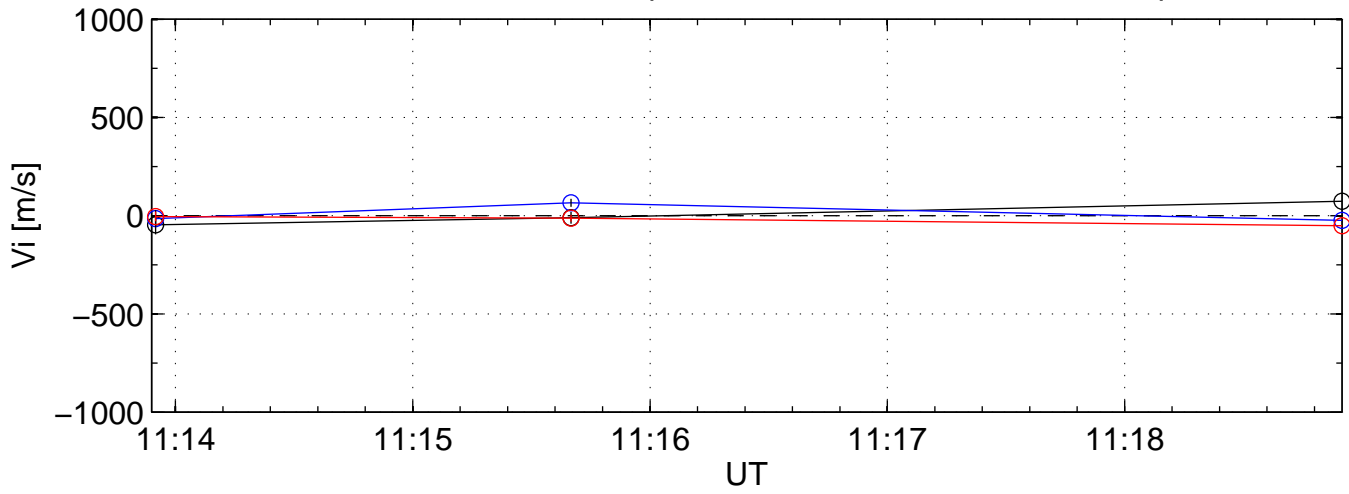

KST 2005-09-30 tau2pl@kir black:North, blue:East, red:Up

KST 2005-09-30 tau2pl@kir black:North, blue:East