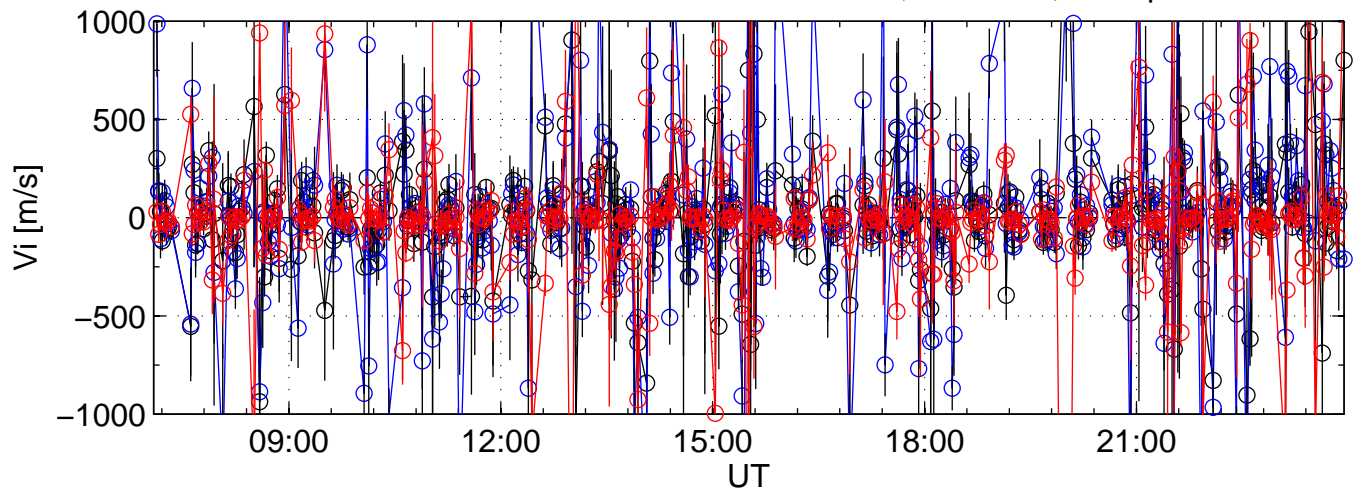

KST 2007-05-02 tau1@kir black:North, blue:East, red:Up

KST 2007-05-02 tau1@kir black:North, blue:East