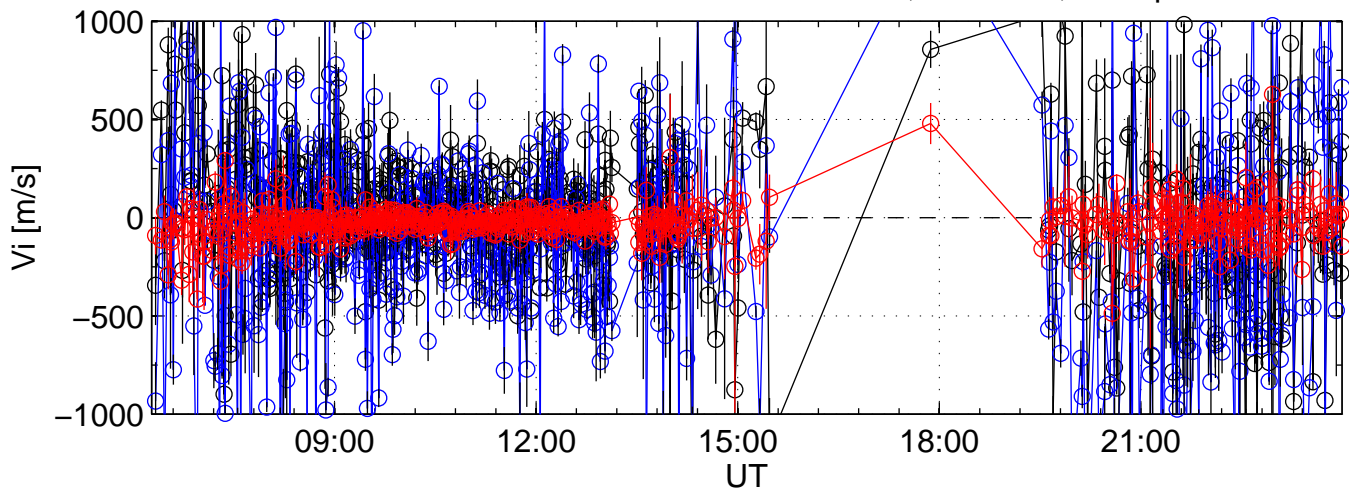

KST 2007-12-12 beata@kir black:North, blue:East, red:Up

KST 2007-12-12 beata@kir black:North, blue:East