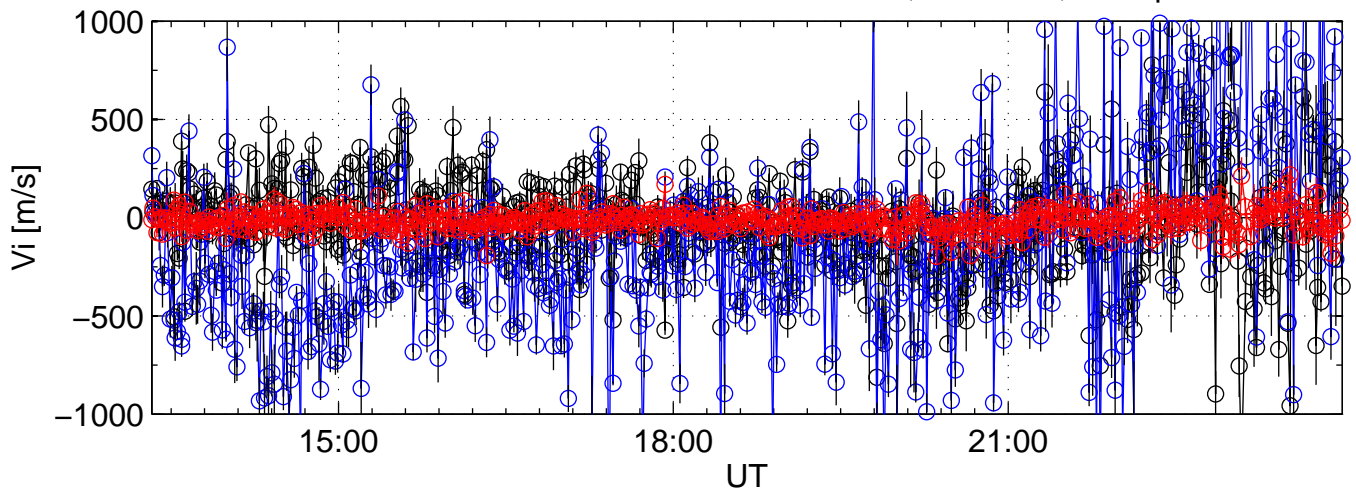

KST 2008-04-24 beata@kir black:North, blue:East, red:Up

KST 2008-04-24 beata@kir black:North, blue:East