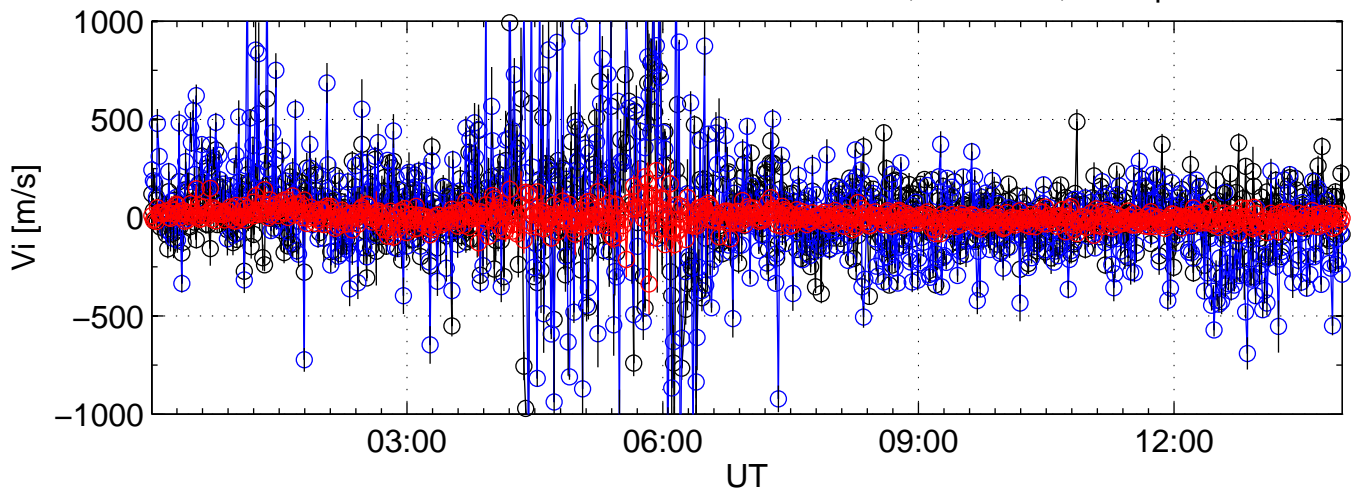

KST 2008-10-29 beata@kir black:North, blue:East, red:Up

KST 2008-10-29 beata@kir black:North, blue:East