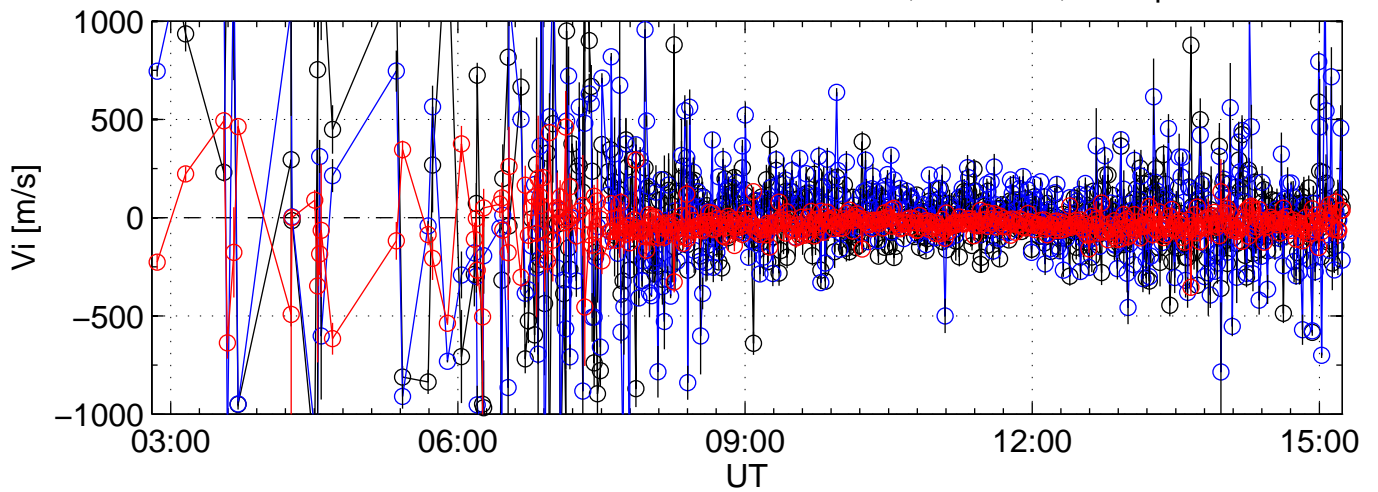

KST 2010-01-19 beata@kir black:North, blue:East, red:Up

KST 2010-01-19 beata@kir black:North, blue:East