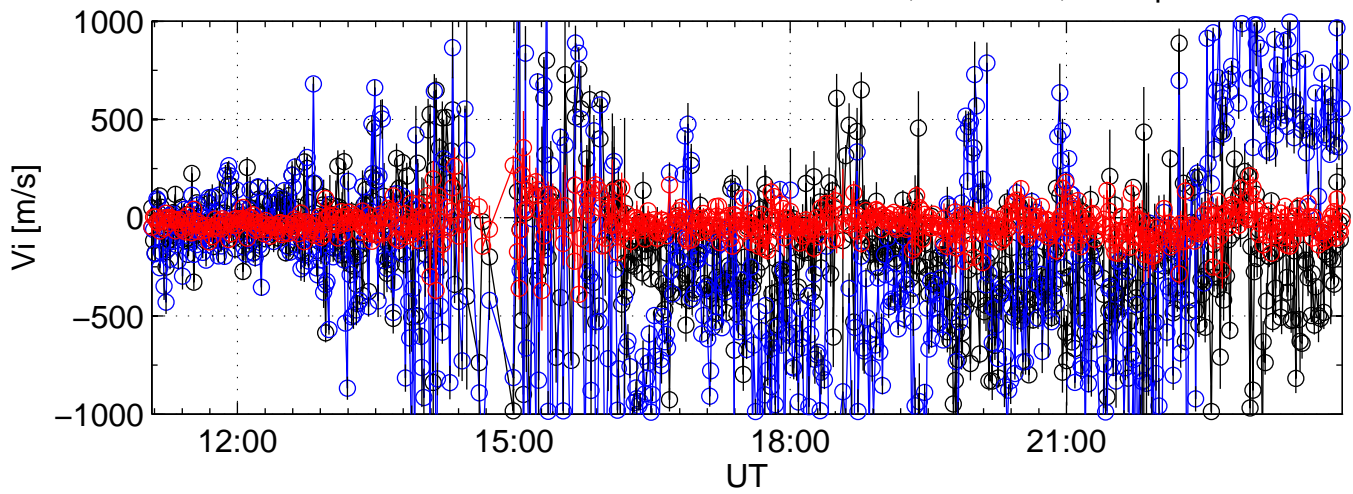

KST 2010-01-20 beata@kir black:North, blue:East, red:Up

KST 2010-01-20 beata@kir black:North, blue:East