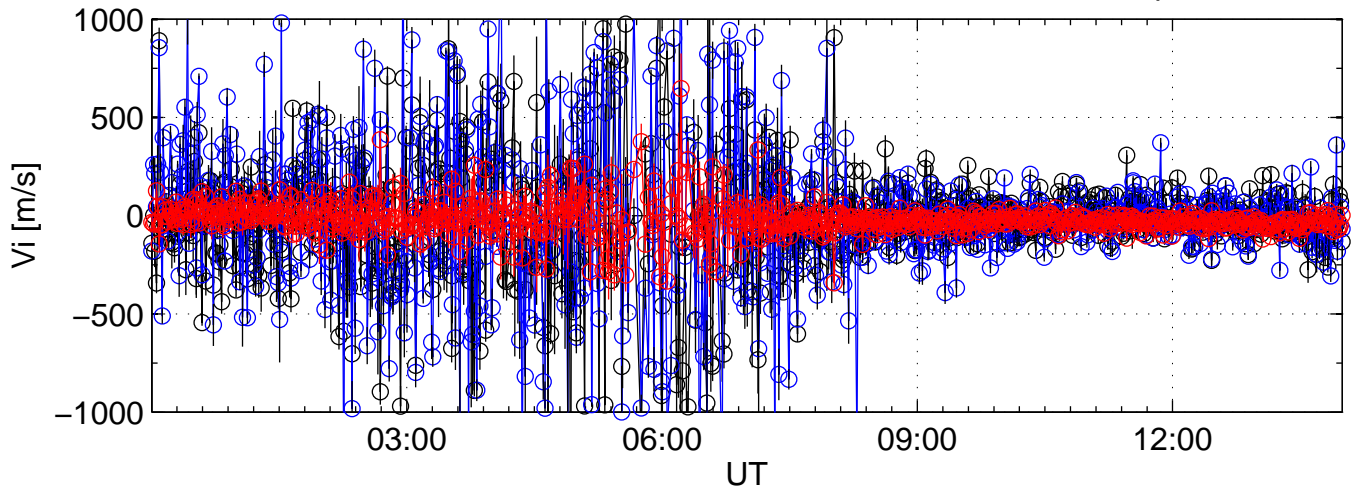

KST 2010-01-29 beata@kir black:North, blue:East, red:Up

KST 2010-01-29 beata@kir black:North, blue:East