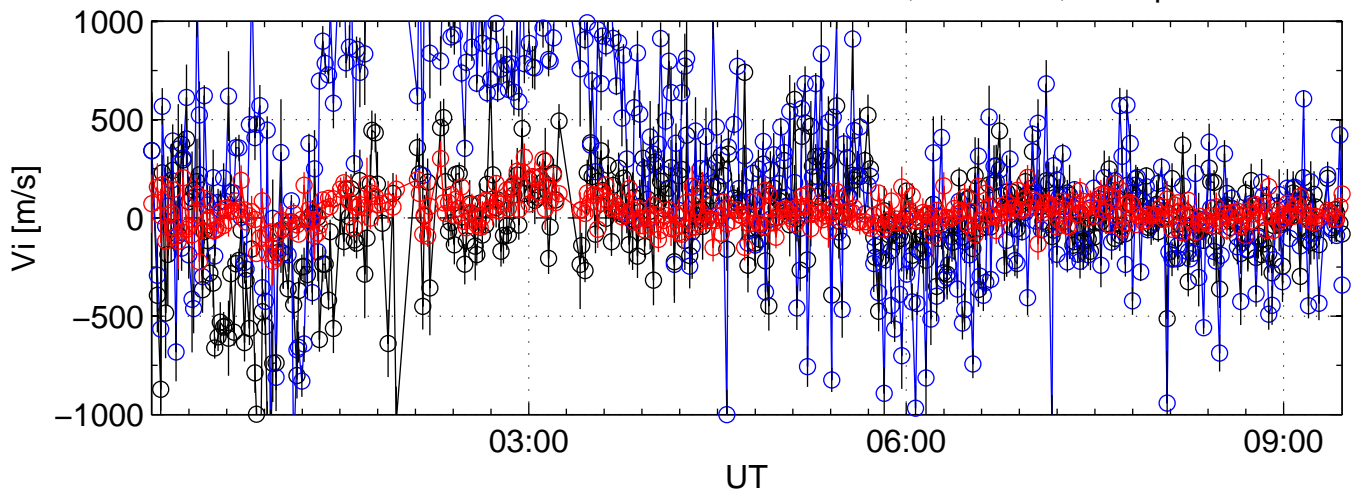

KST 2011-08-06 beata@kir black:North, blue:East, red:Up

KST 2011-08-06 beata@kir black:North, blue:East