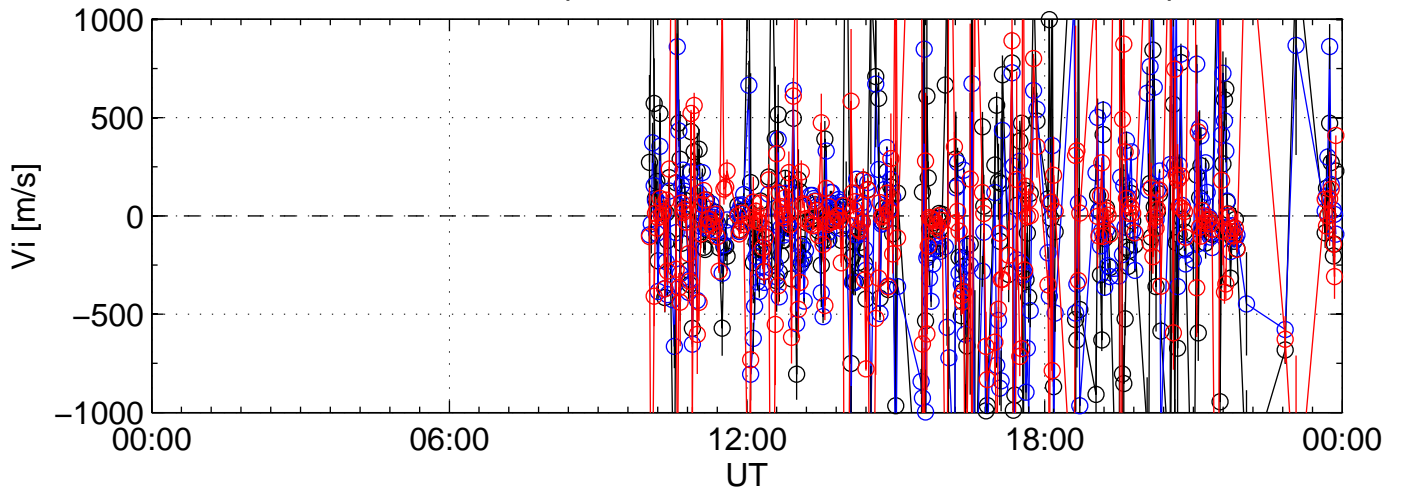

1986-02-02 kst cp3e 0000sec black:North, blue:East, red:Up

1986-02-02 kst cp3e 0000sec black:North, blue:East