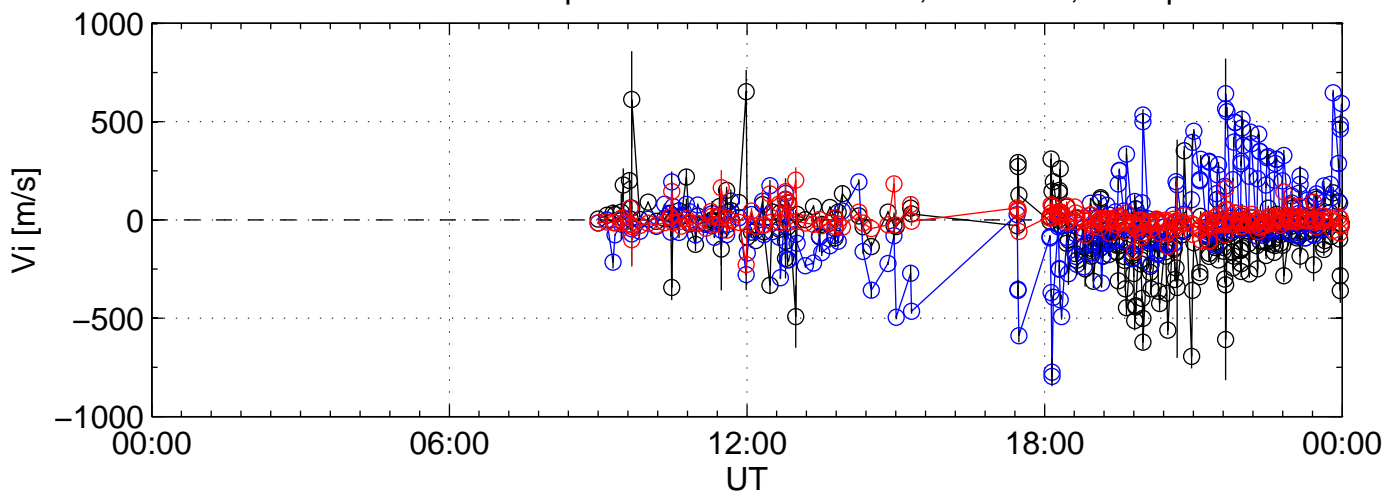

1987-02-24 kst cp1h 0060sec black:North, blue:East, red:Up

1987-02-24 kst cp1h 0060sec black:North, blue:East