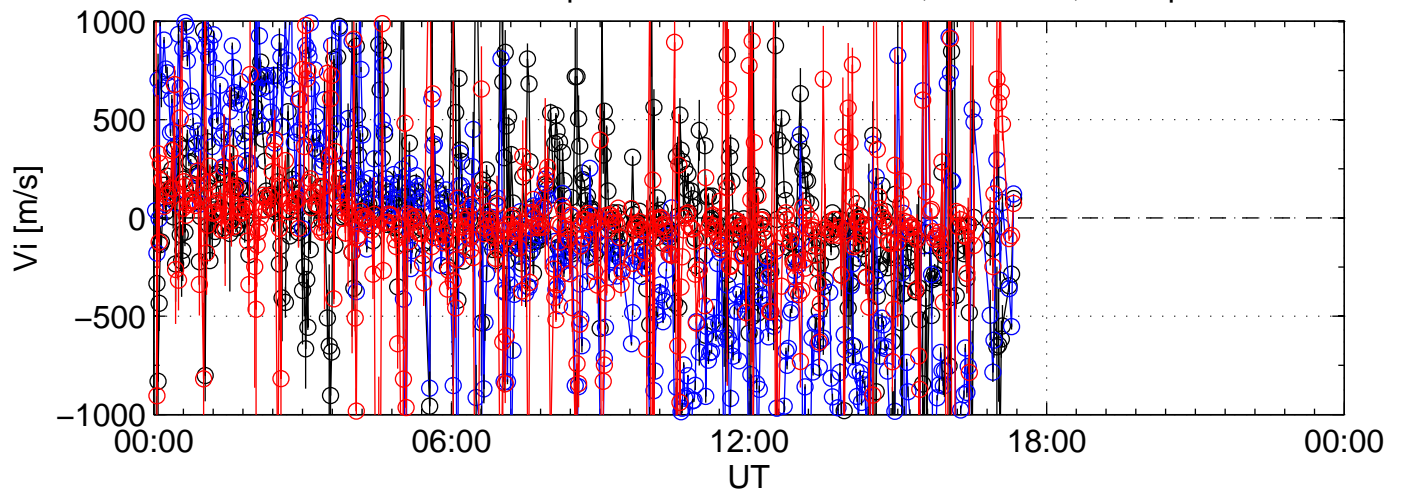

1987-12-16 kst cp3e 0000sec black:North, blue:East, red:Up

1987-12-16 kst cp3e 0000sec black:North, blue:East