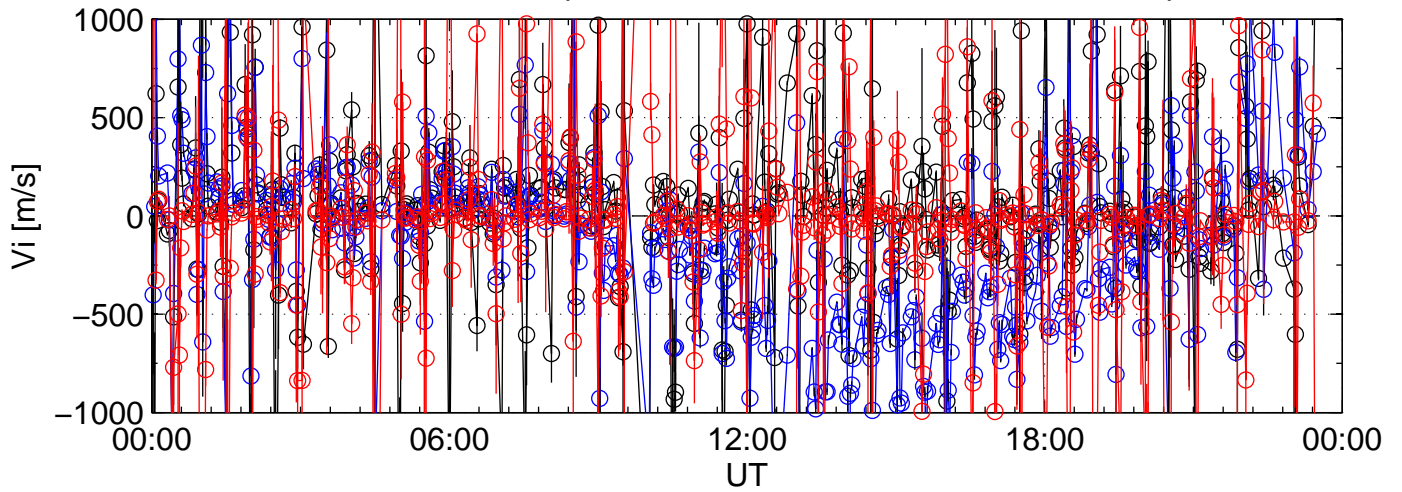

1989-06-02 kst cp1h 0000sec black:North, blue:East, red:Up

1989-06-02 kst cp1h 0000sec black:North, blue:East