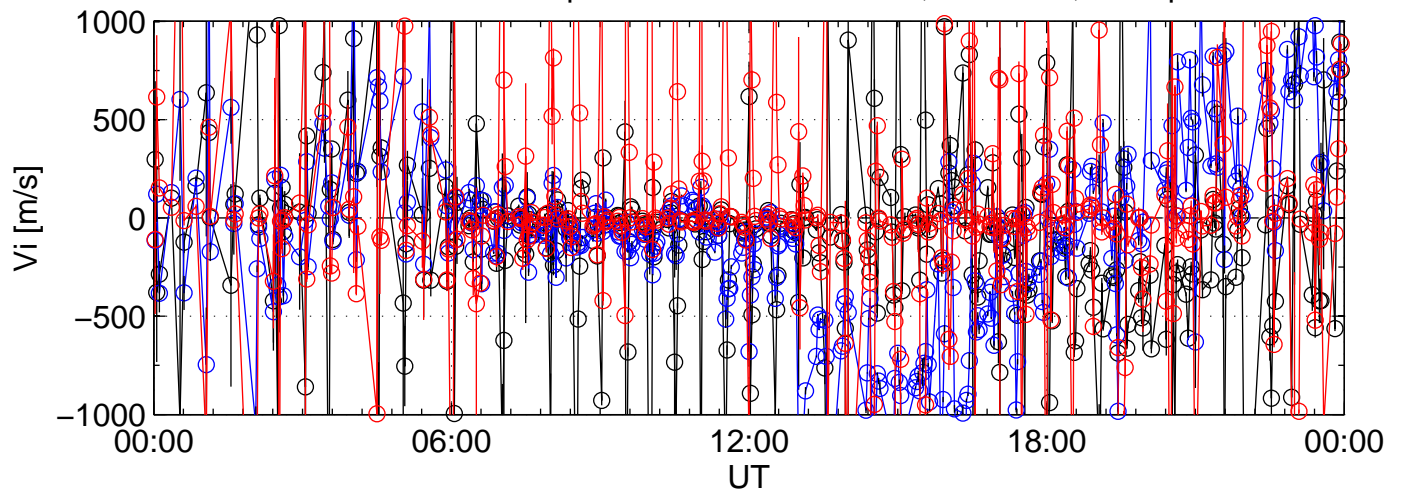

1990-02-15 kst cp1h 0000sec black:North, blue:East, red:Up

1990-02-15 kst cp1h 0000sec black:North, blue:East