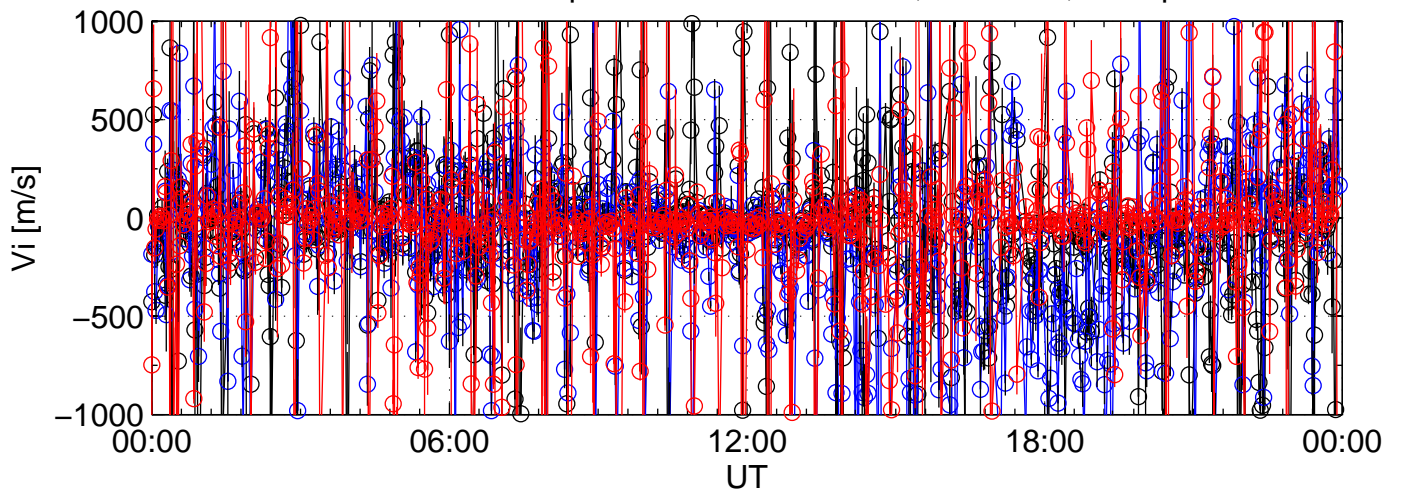

1994-12-07 kst cp3f 0000sec black:North, blue:East, red:Up

1994-12-07 kst cp3f 0000sec black:North, blue:East