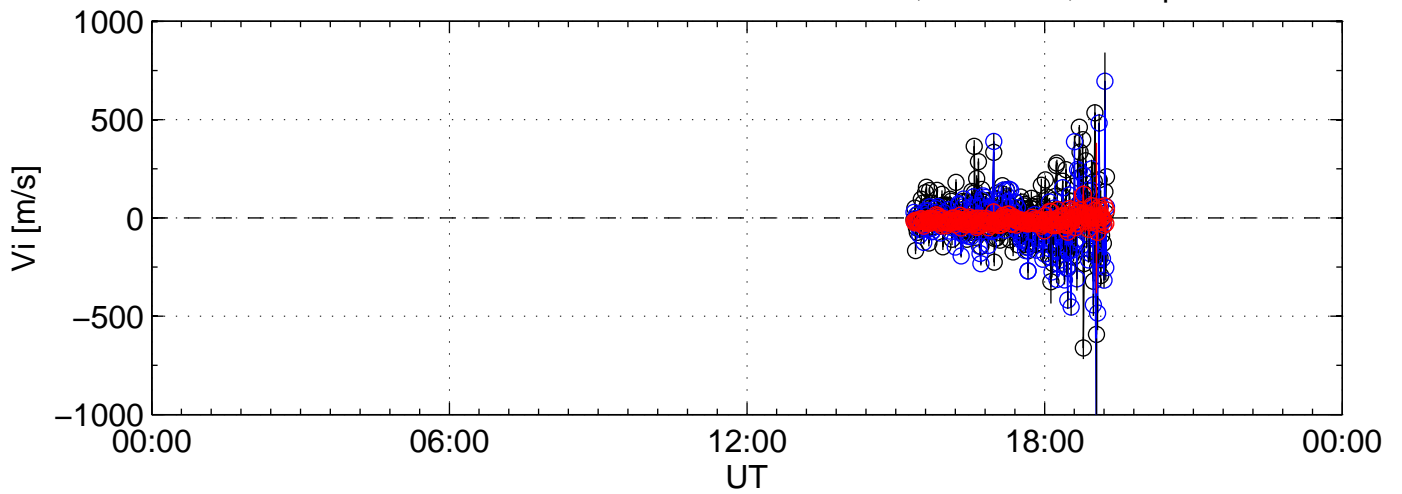

2001-11-11 kst tau2 0060sec black:North, blue:East, red:Up

2001-11-11 kst tau2 0060sec black:North, blue:East