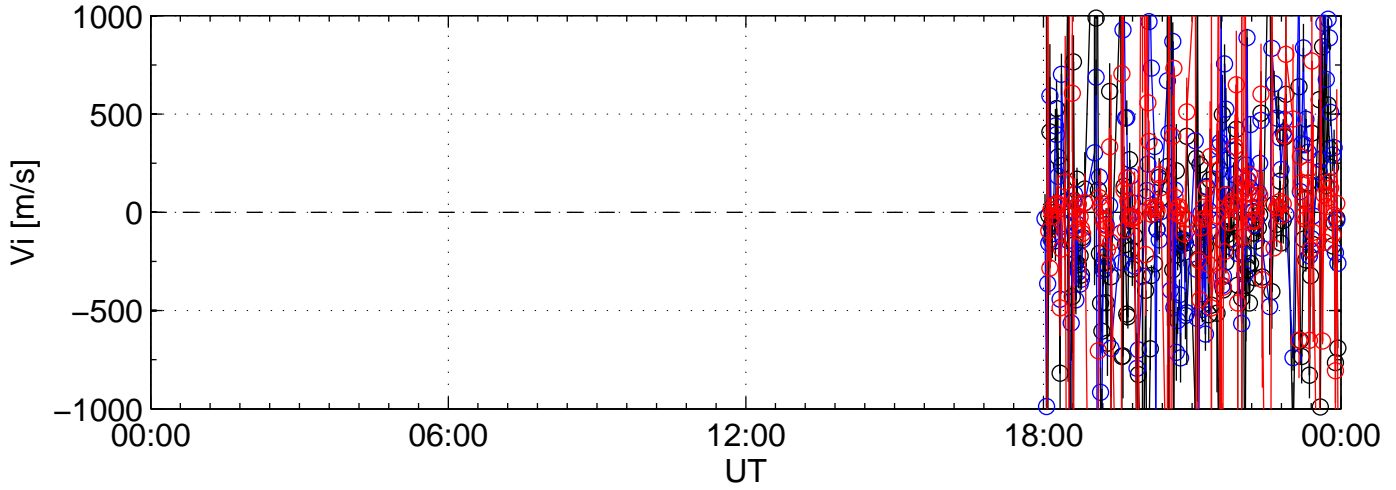

2004-02-18 kst tau1 0000sec black:North, blue:East, red:Up

2004-02-18 kst tau1 0000sec black:North, blue:East