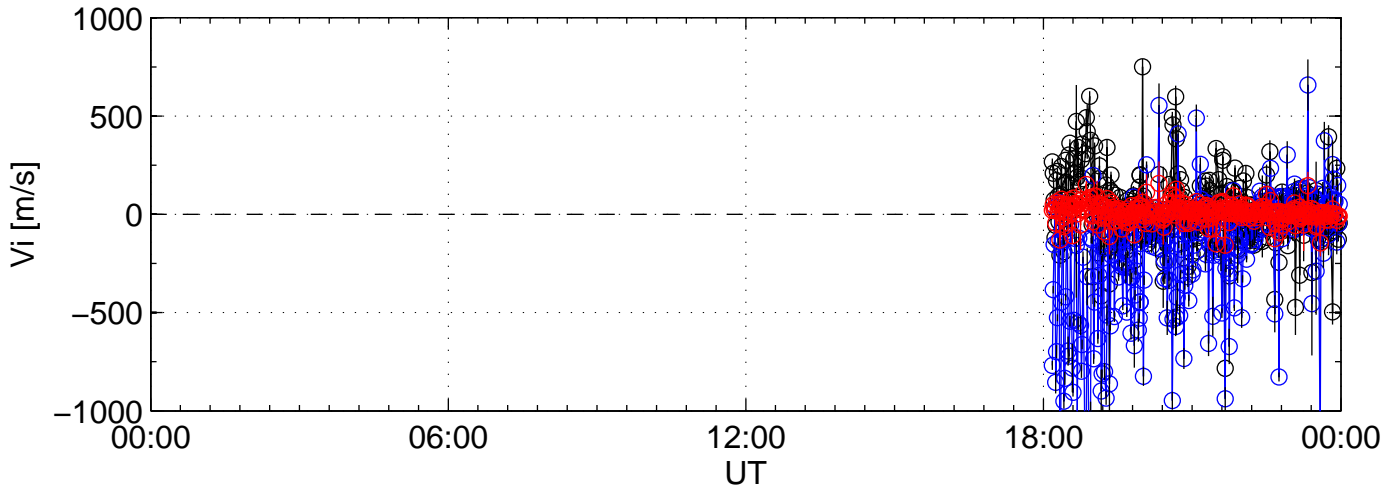

2004-02-20 kst t2pl 0060sec black:North, blue:East, red:Up

2004-02-20 kst t2pl 0060sec black:North, blue:East