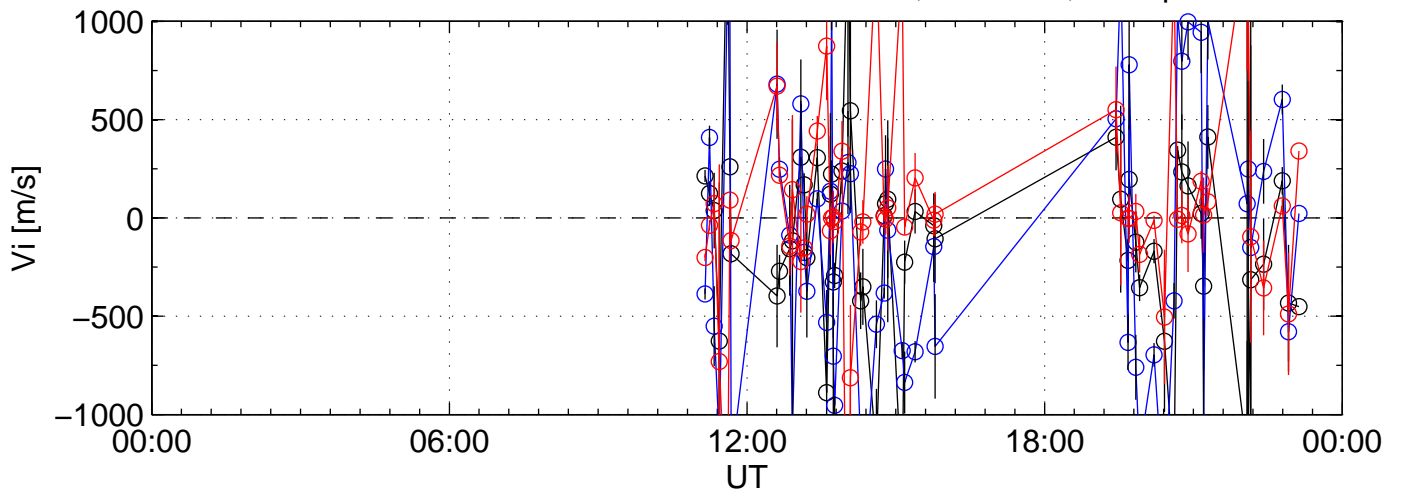

2004-05-17 kst tau1 0000sec black:North, blue:East, red:Up

2004-05-17 kst tau1 0000sec black:North, blue:East