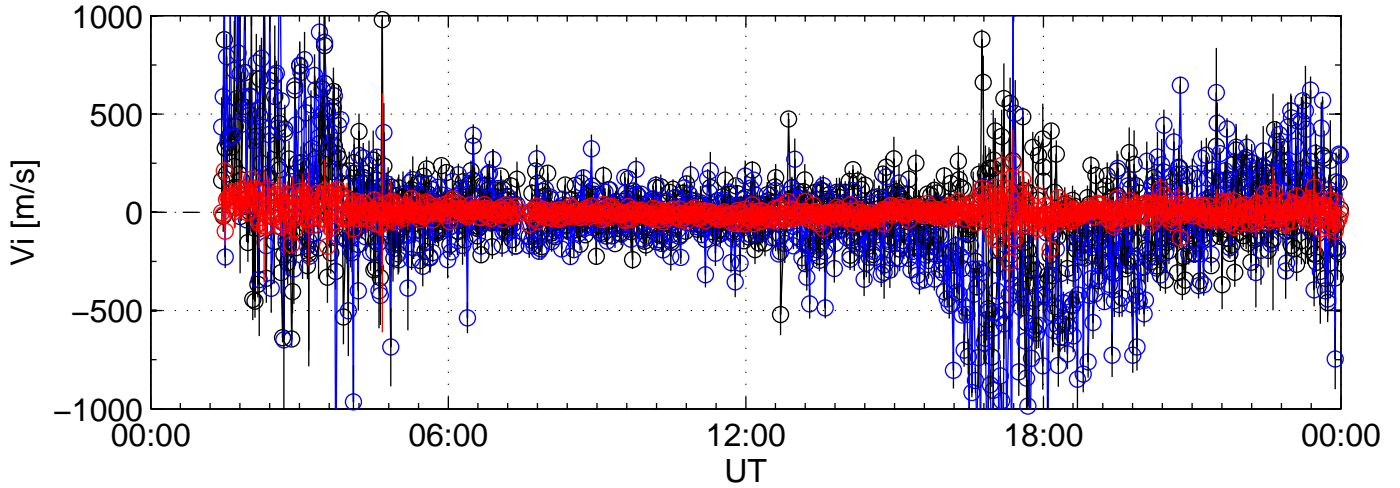

2005-09-08 kst t2pl 0000sec black:North, blue:East, red:Up

2005-09-08 kst t2pl 0000sec black:North, blue:East