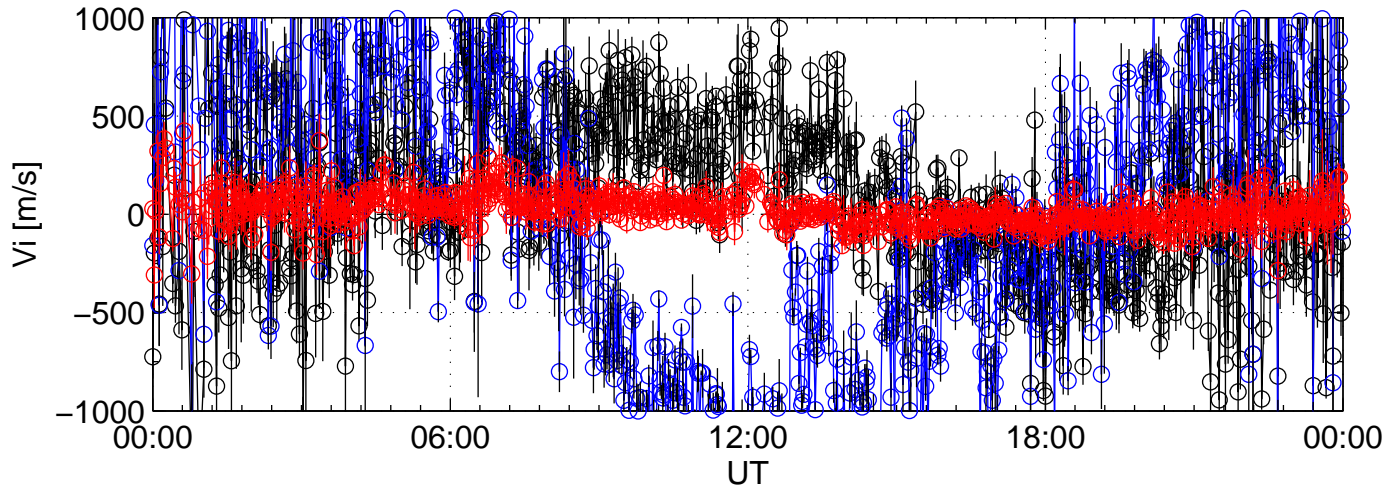

2005-09-11 kst t2pl 0000sec black:North, blue:East, red:Up

2005-09-11 kst t2pl 0000sec black:North, blue:East