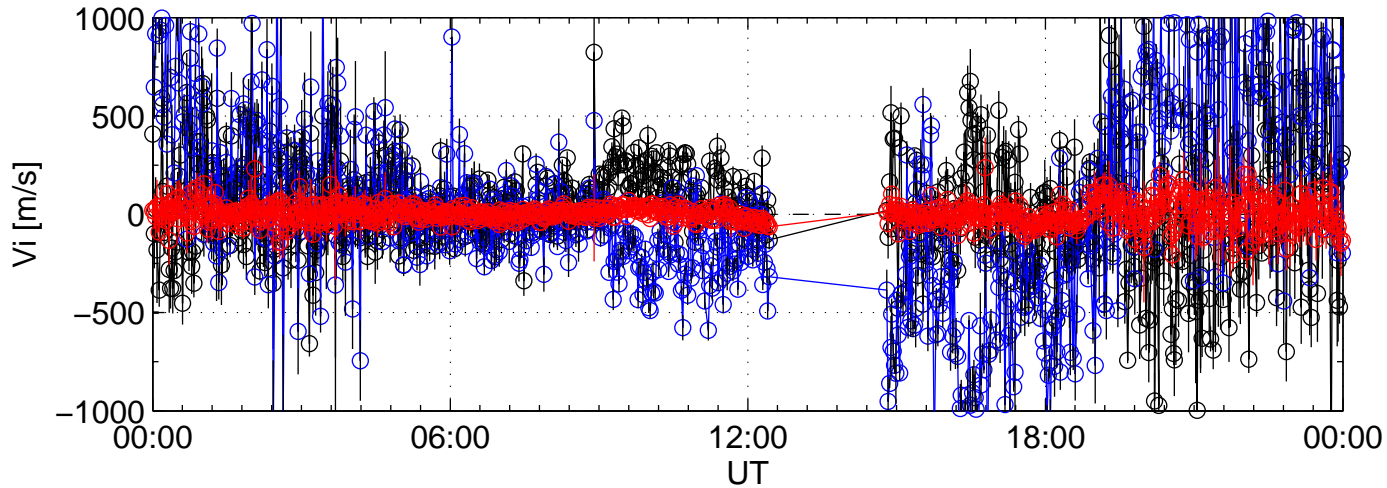

2005-09-15 kst t2pl 0000sec black:North, blue:East, red:Up

2005-09-15 kst t2pl 0000sec black:North, blue:East