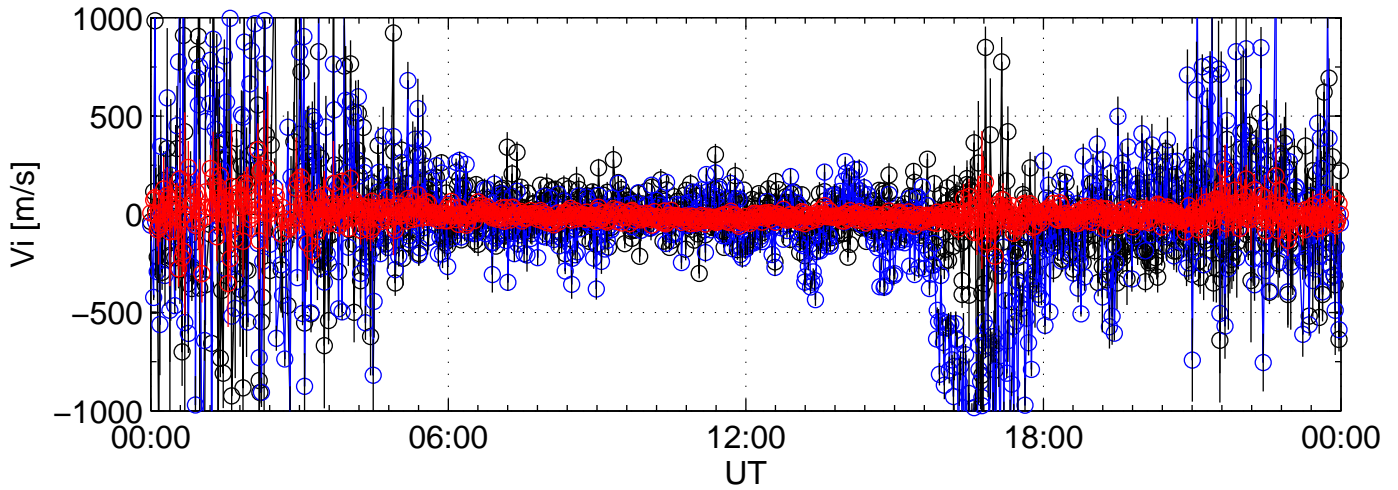

2005-09-19 kst t2pl 0000sec black:North, blue:East, red:Up

2005-09-19 kst t2pl 0000sec black:North, blue:East