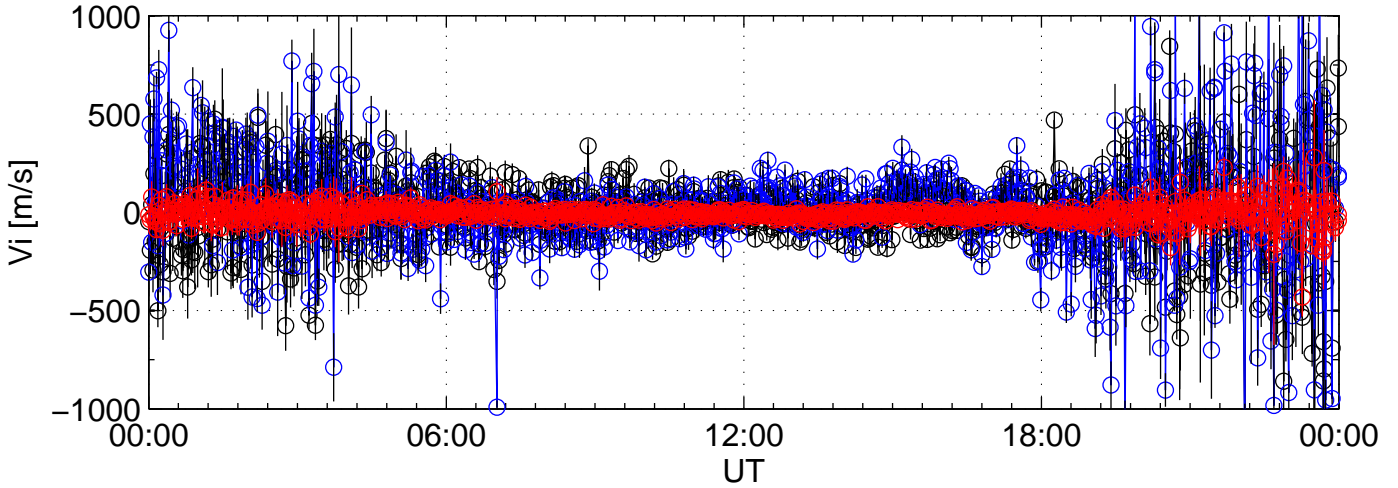

2005-09-24 kst t2pl 0000sec black:North, blue:East, red:Up

2005-09-24 kst t2pl 0000sec black:North, blue:East