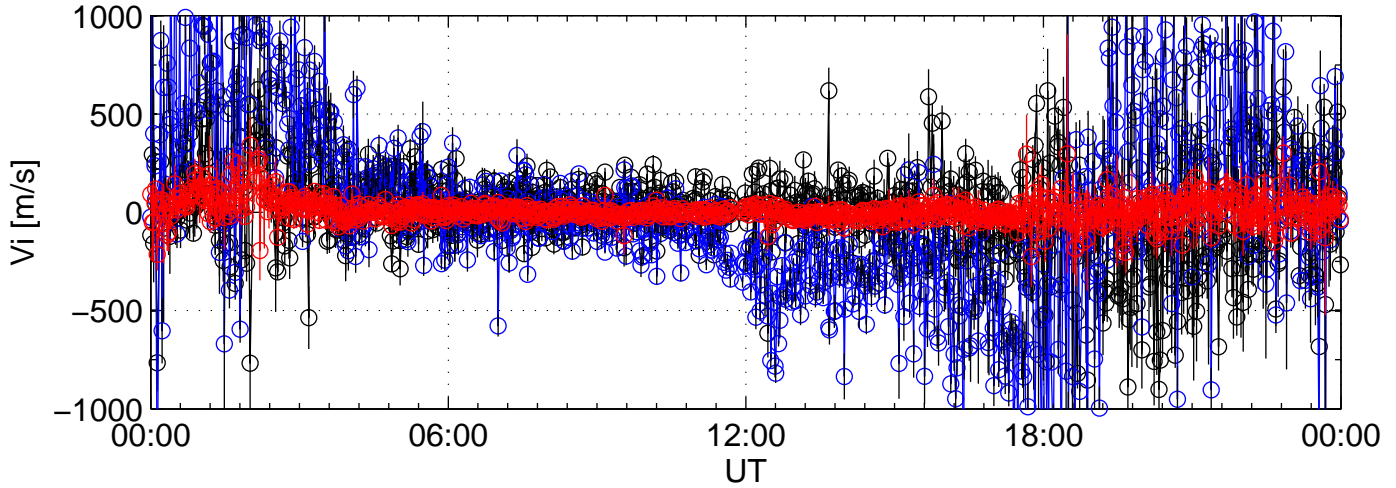

2005-09-26 kst t2pl 0000sec black:North, blue:East, red:Up

2005-09-26 kst t2pl 0000sec black:North, blue:East