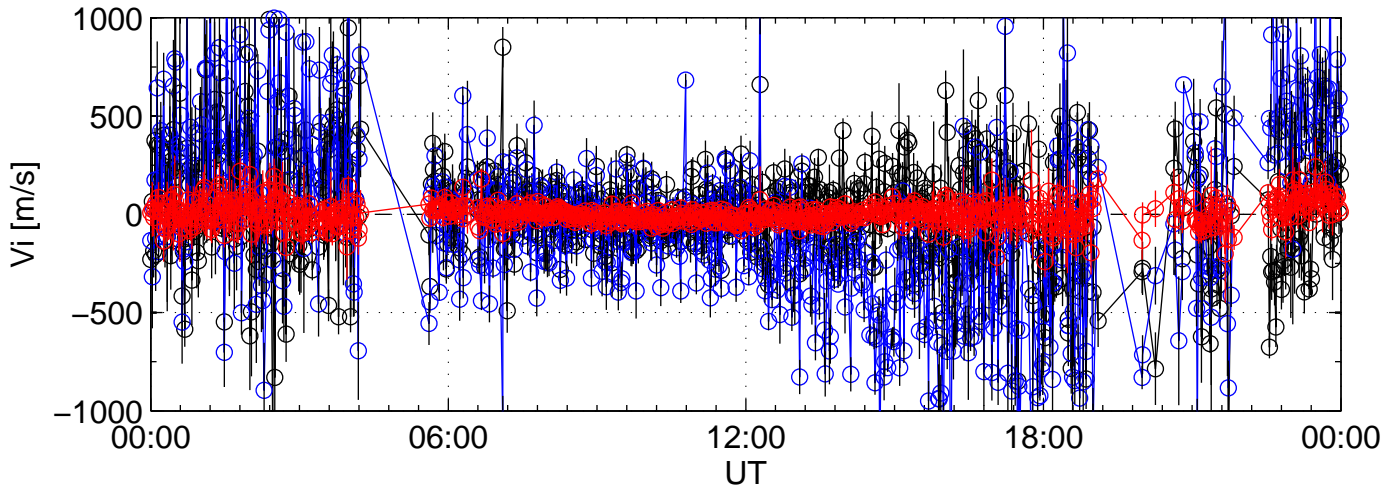

2005-09-27 kst t2pl 0000sec black:North, blue:East, red:Up

2005-09-27 kst t2pl 0000sec black:North, blue:East