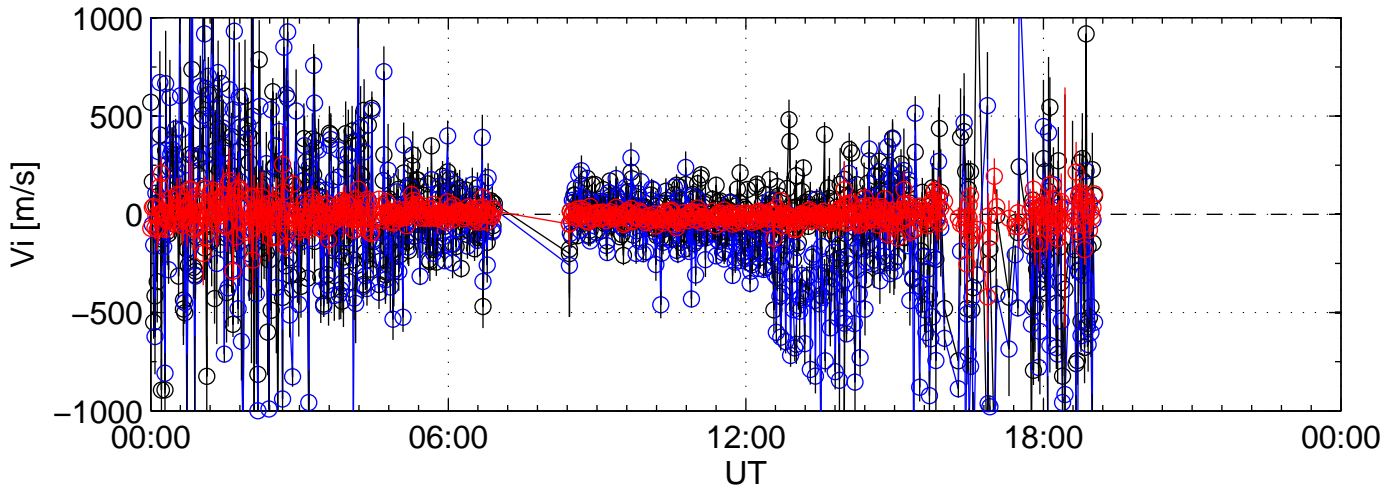

2005-09-29 kst t2pl 0000sec black:North, blue:East, red:Up

2005-09-29 kst t2pl 0000sec black:North, blue:East