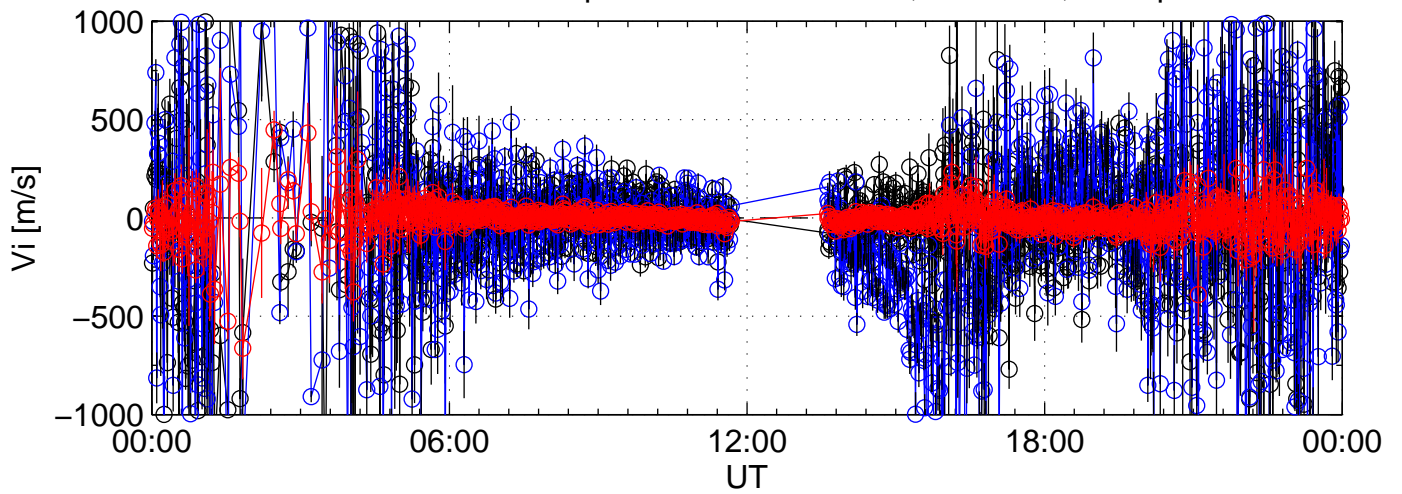

2006-03-16 kst t2pl 0060sec black:North, blue:East, red:Up

2006-03-16 kst t2pl 0060sec black:North, blue:East