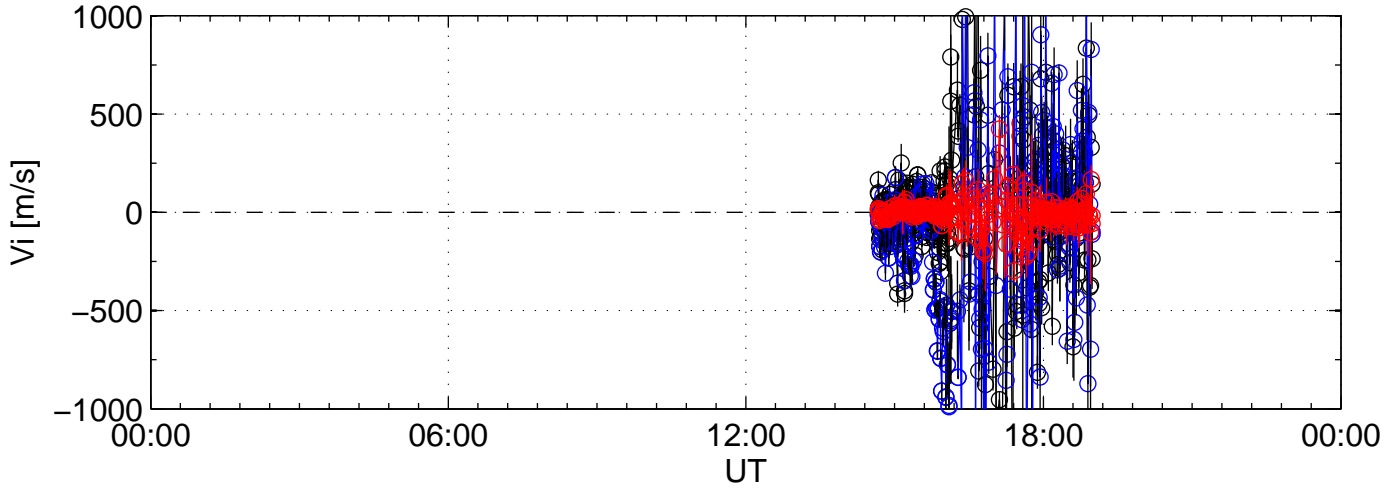

2006-10-12 kst t2pl 0060sec black:North, blue:East, red:Up

2006-10-12 kst t2pl 0060sec black:North, blue:East