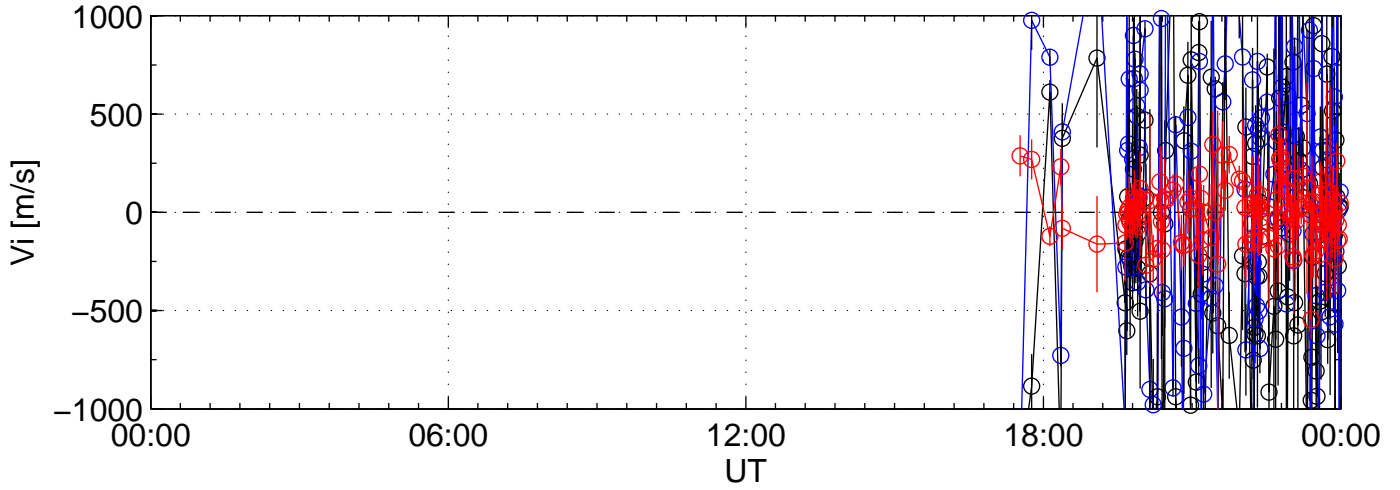

2006-10-16 kst arc1 0060sec black:North, blue:East, red:Up

2006-10-16 kst arc1 0060sec black:North, blue:East