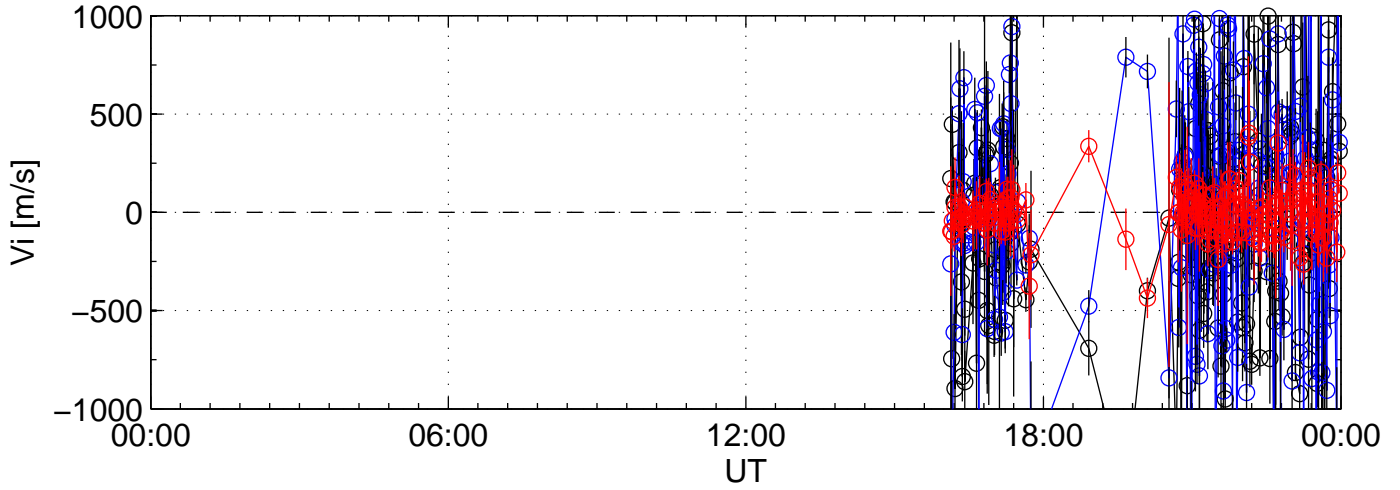

2006-10-23 kst arc1 0060sec black:North, blue:East, red:Up

2006-10-23 kst arc1 0060sec black:North, blue:East