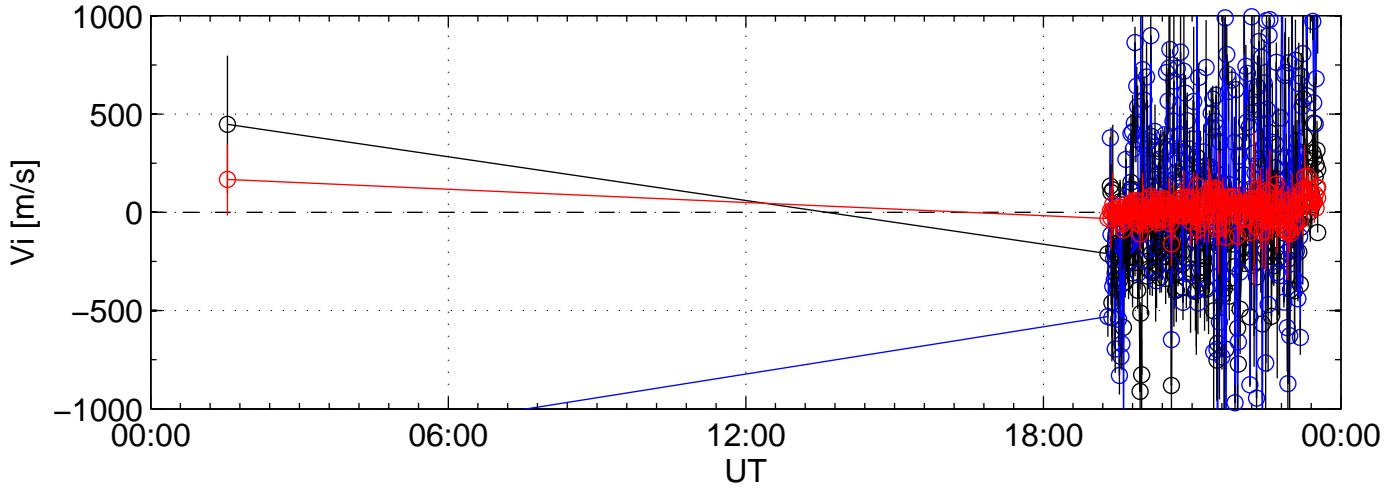

2006-11-22 kst arc1 0060sec black:North, blue:East, red:Up

2006-11-22 kst arc1 0060sec black:North, blue:East