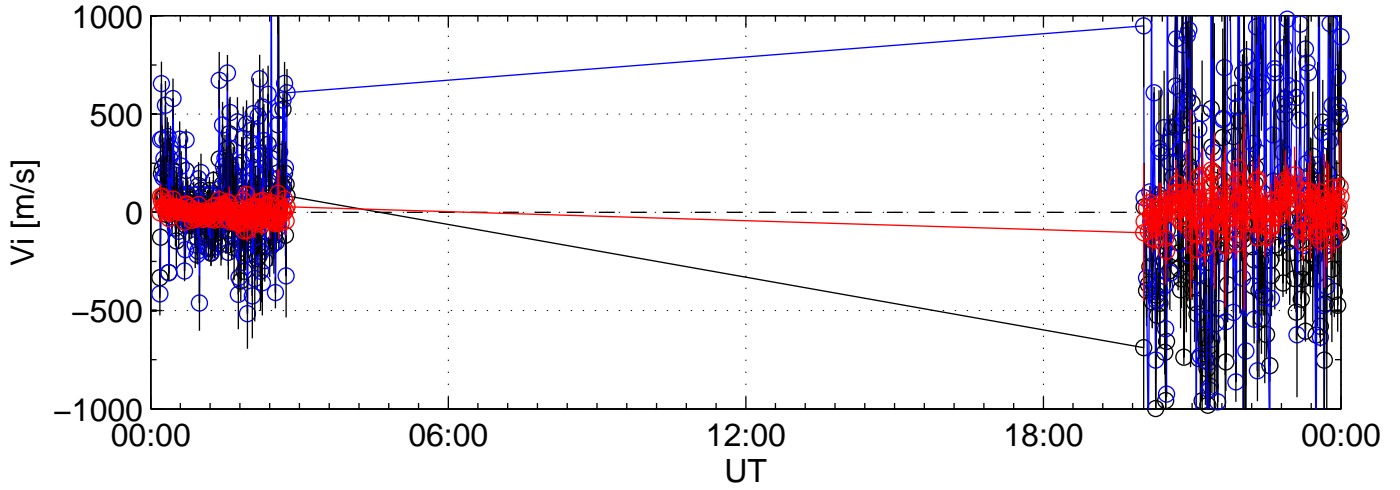

2006-11-23 kst arc1 0060sec black:North, blue:East, red:Up

2006-11-23 kst arc1 0060sec black:North, blue:East