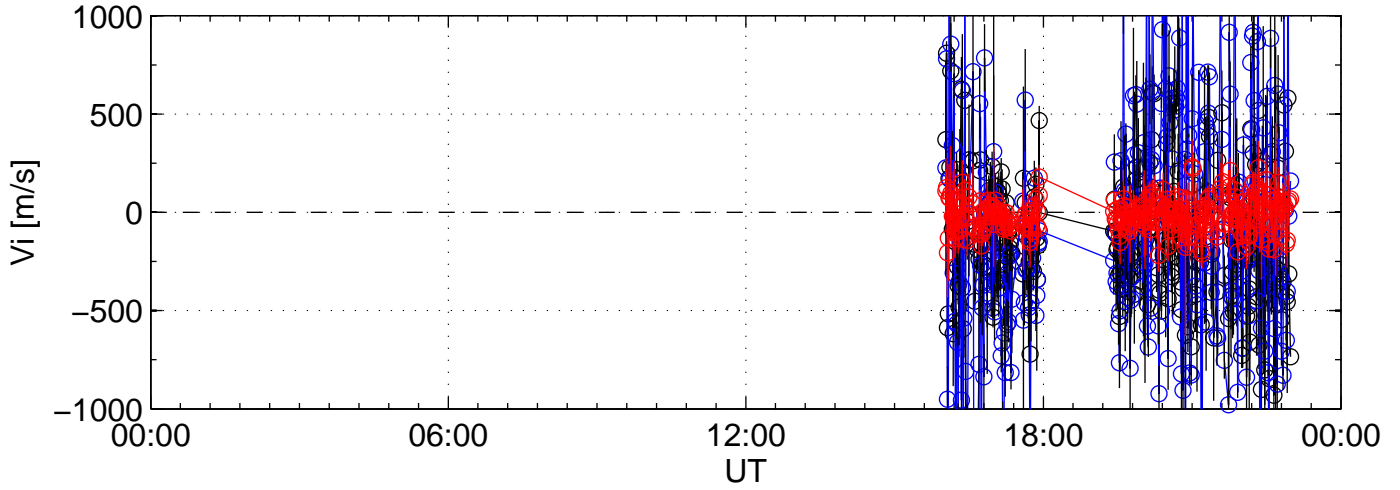

2006-12-12 kst arc1 0060sec black:North, blue:East, red:Up

2006-12-12 kst arc1 0060sec black:North, blue:East