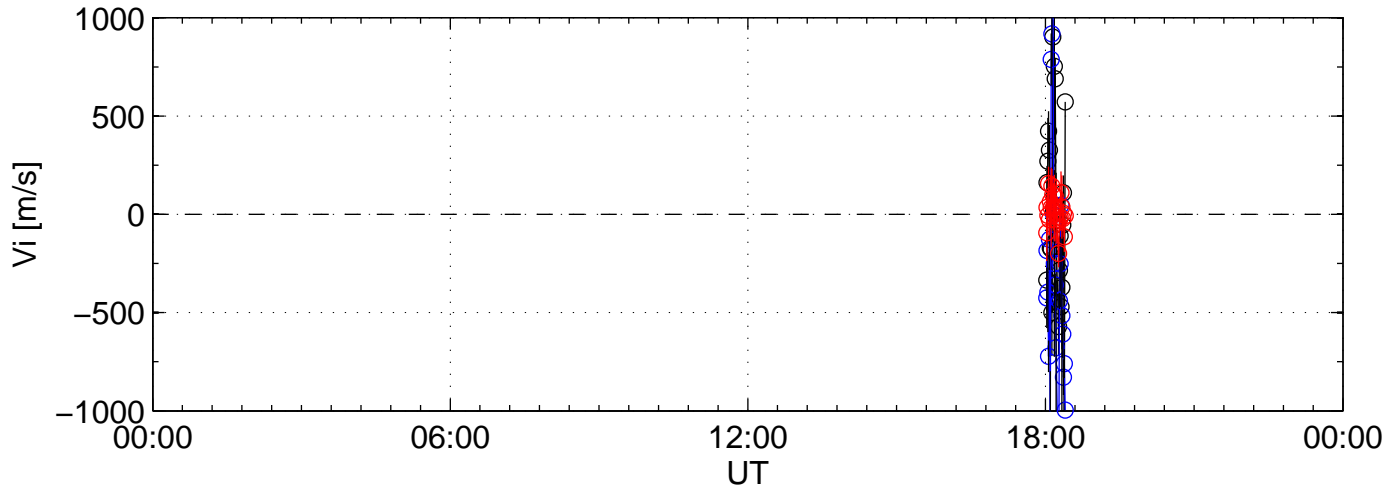

2006-12-18 kst t2pl 0060sec black:North, blue:East, red:Up

2006-12-18 kst t2pl 0060sec black:North, blue:East