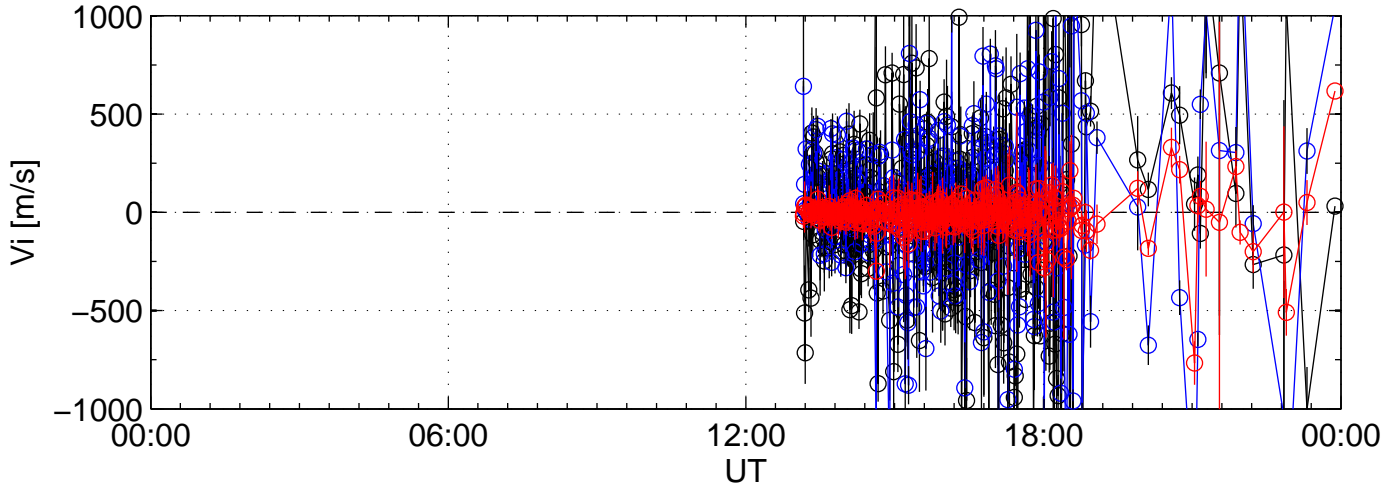

2007-10-11 kst t2pl 0060sec black:North, blue:East, red:Up

2007-10-11 kst t2pl 0060sec black:North, blue:East