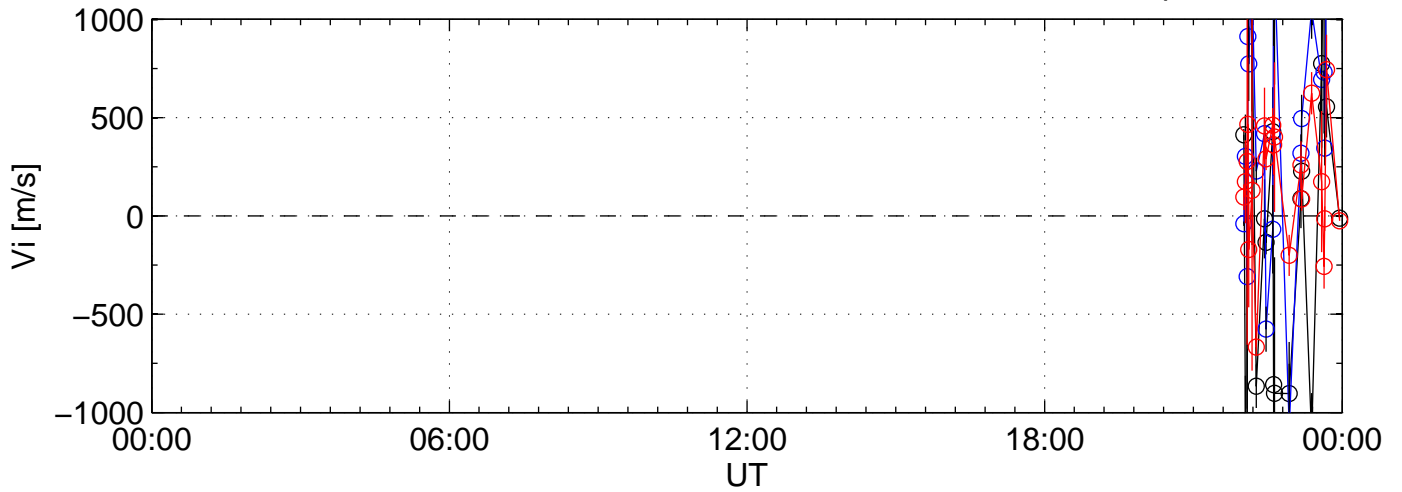

2007-11-29 kst arc1 0060sec black:North, blue:East, red:Up

2007-11-29 kst arc1 0060sec black:North, blue:East