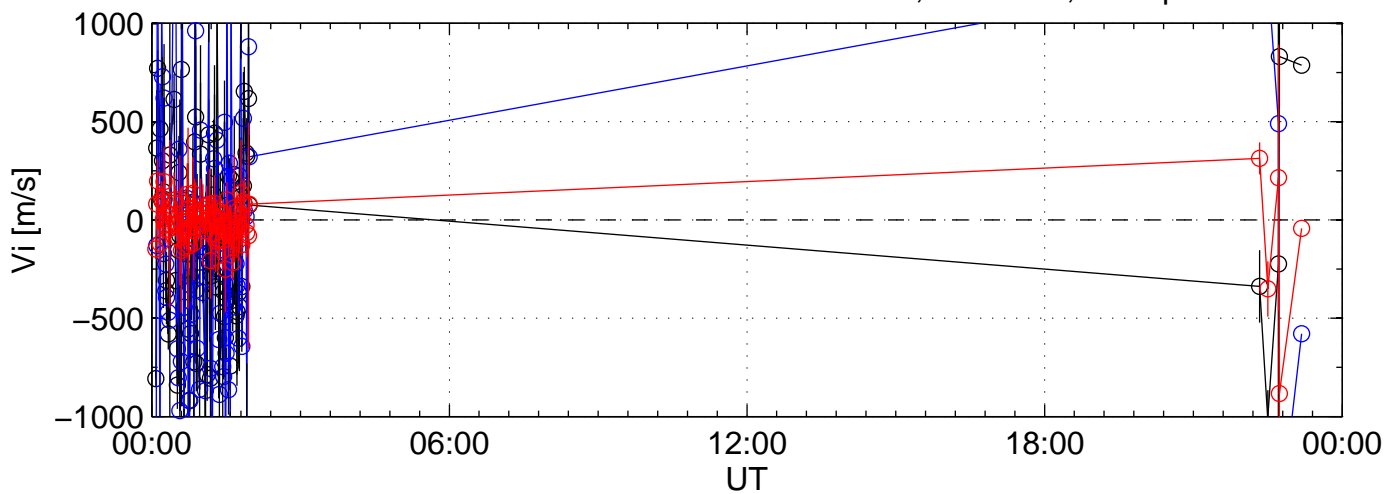

2007-12-15 kst arc1 0060sec black:North, blue:East, red:Up

2007-12-15 kst arc1 0060sec black:North, blue:East