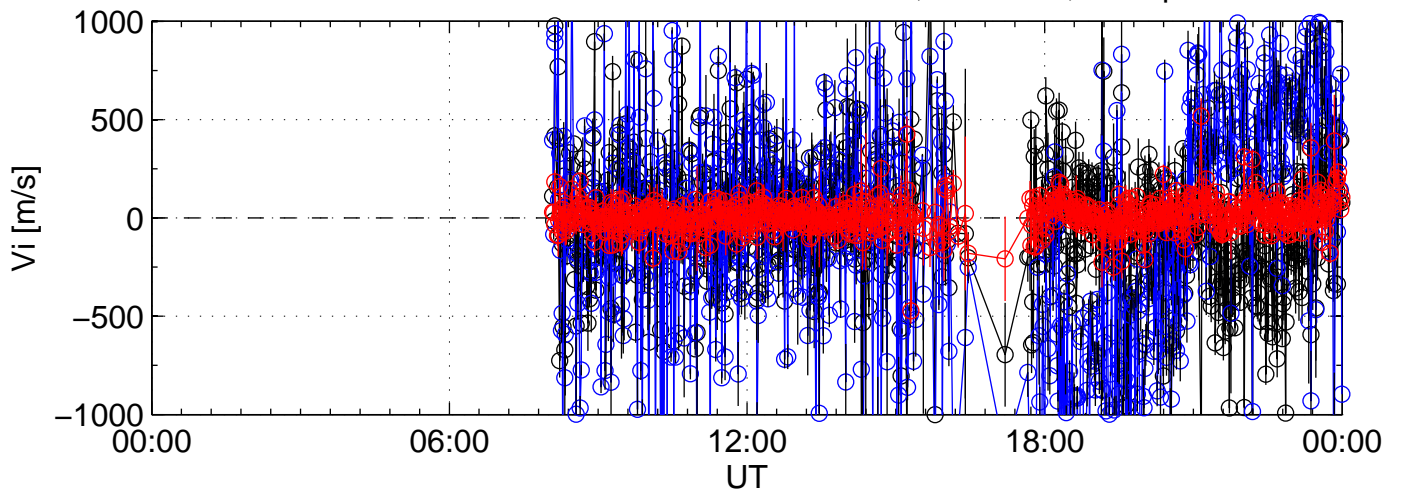

2008-01-31 kst beat 0000sec black:North, blue:East, red:Up

2008-01-31 kst beat 0000sec black:North, blue:East