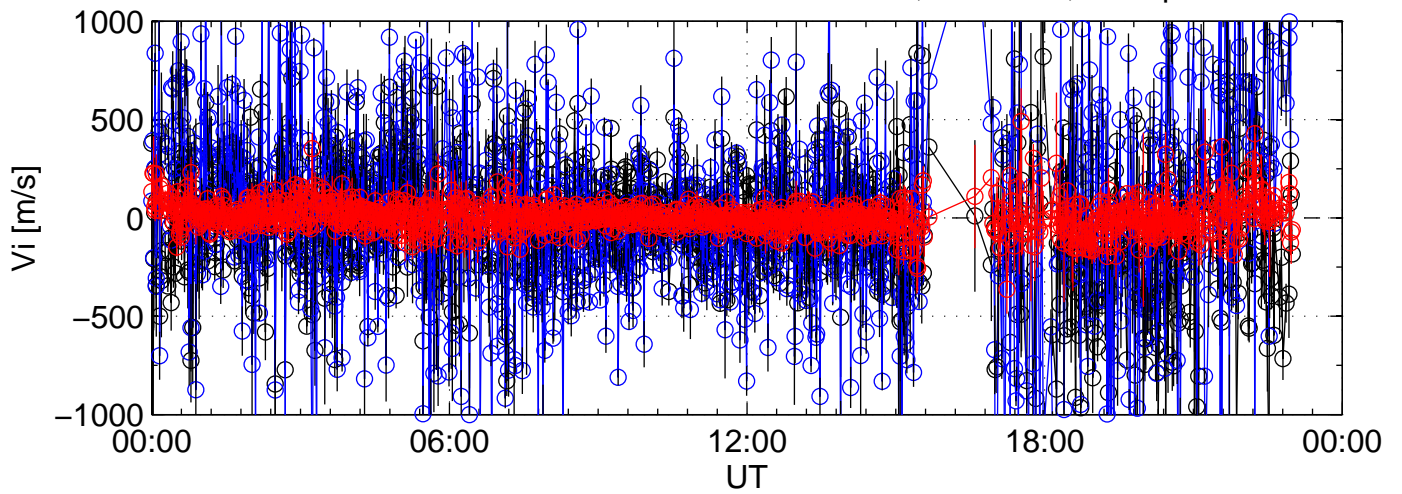

2008-02-01 kst beat 0000sec black:North, blue:East, red:Up

2008-02-01 kst beat 0000sec black:North, blue:East