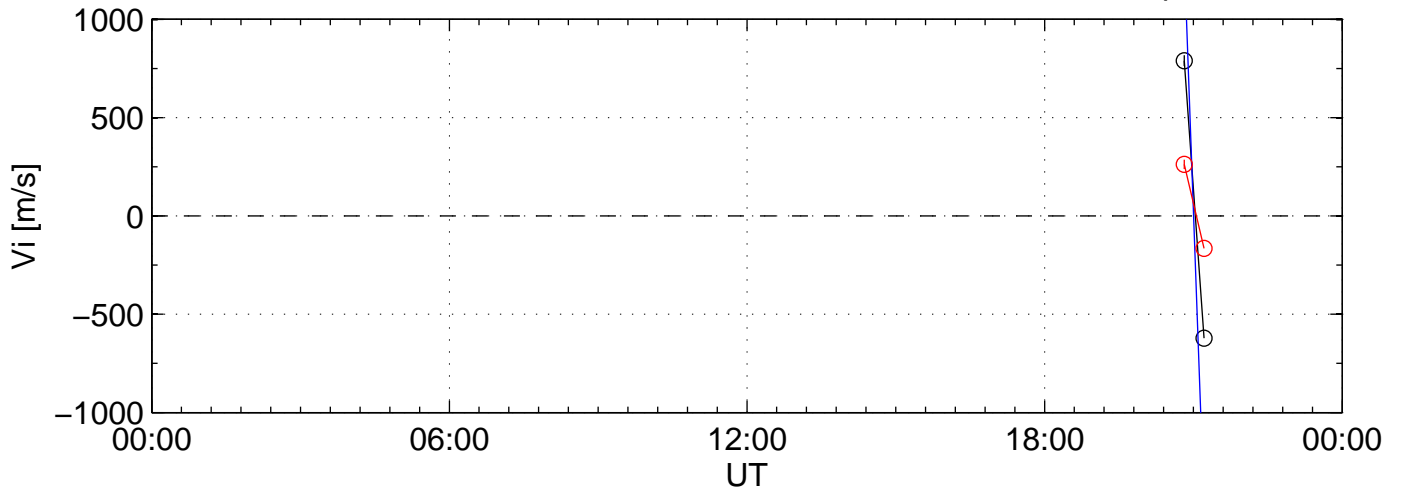

2008-03-11 kst beat 0060sec black:North, blue:East, red:Up

2008-03-11 kst beat 0060sec black:North, blue:East