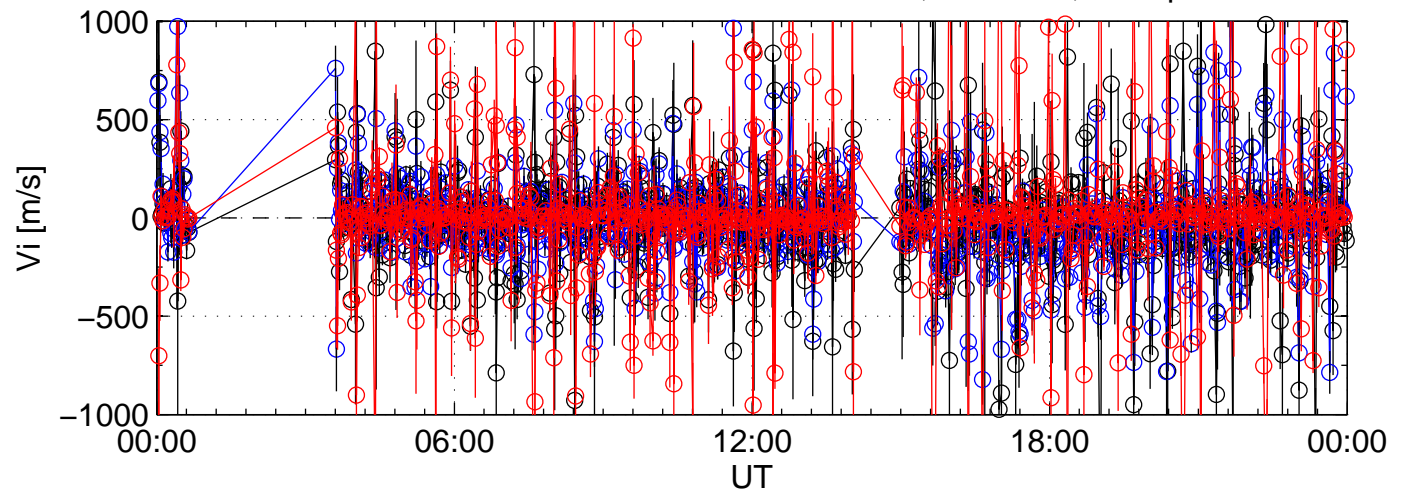

2008-07-09 kst tau1 0000sec black:North, blue:East, red:Up

2008-07-09 kst tau1 0000sec black:North, blue:East