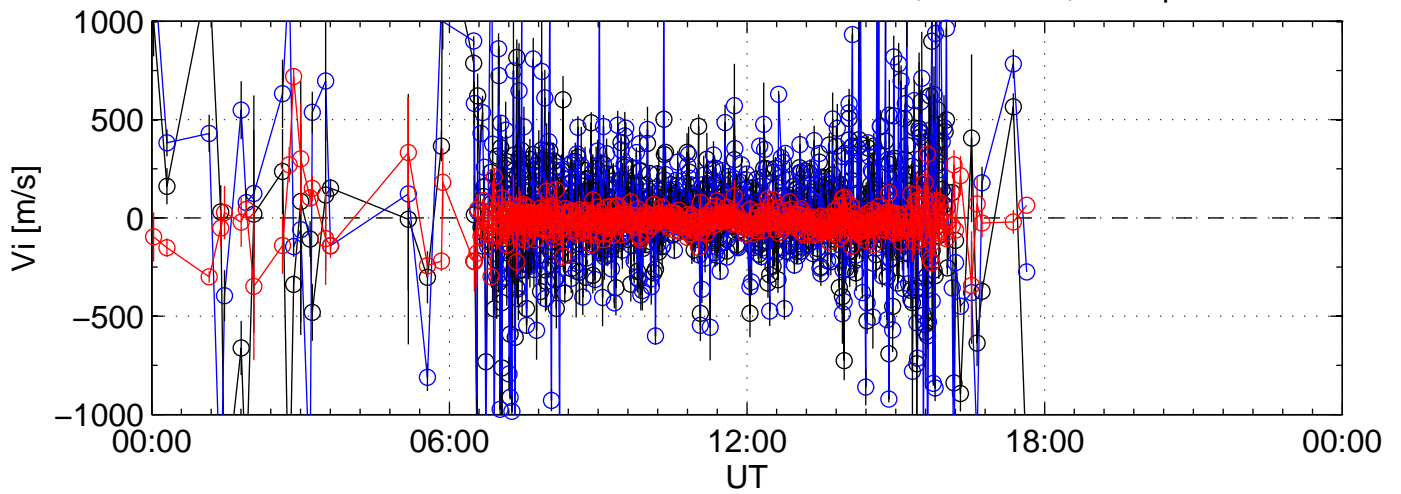

2008-11-14 kst beat 0000sec black:North, blue:East, red:Up

2008-11-14 kst beat 0000sec black:North, blue:East