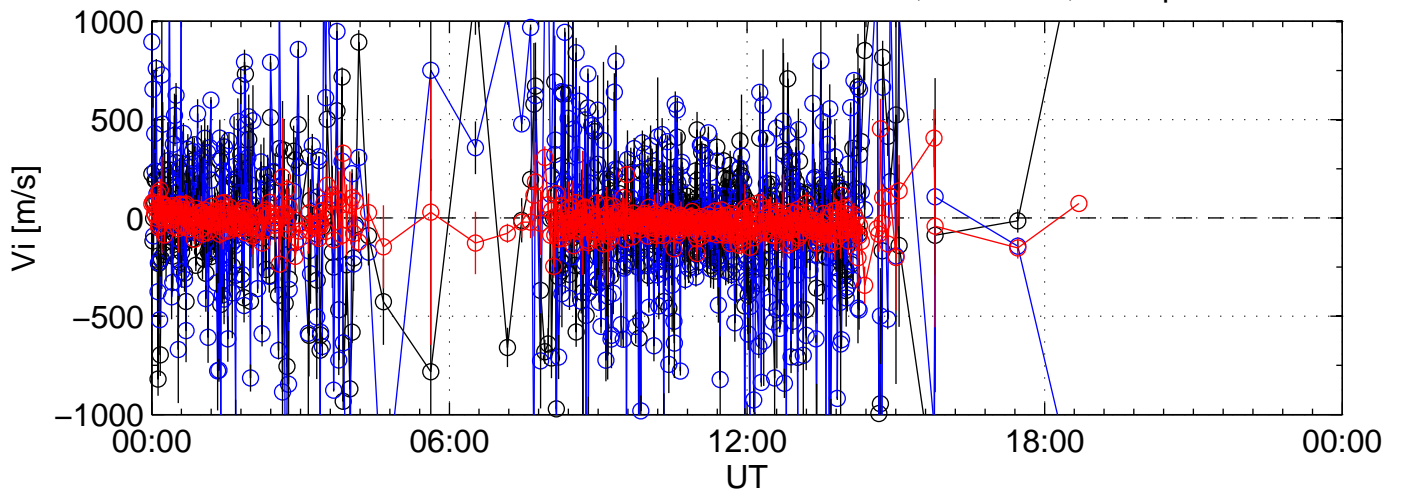

2009-01-09 kst beat 0000sec black:North, blue:East, red:Up

2009-01-09 kst beat 0000sec black:North, blue:East