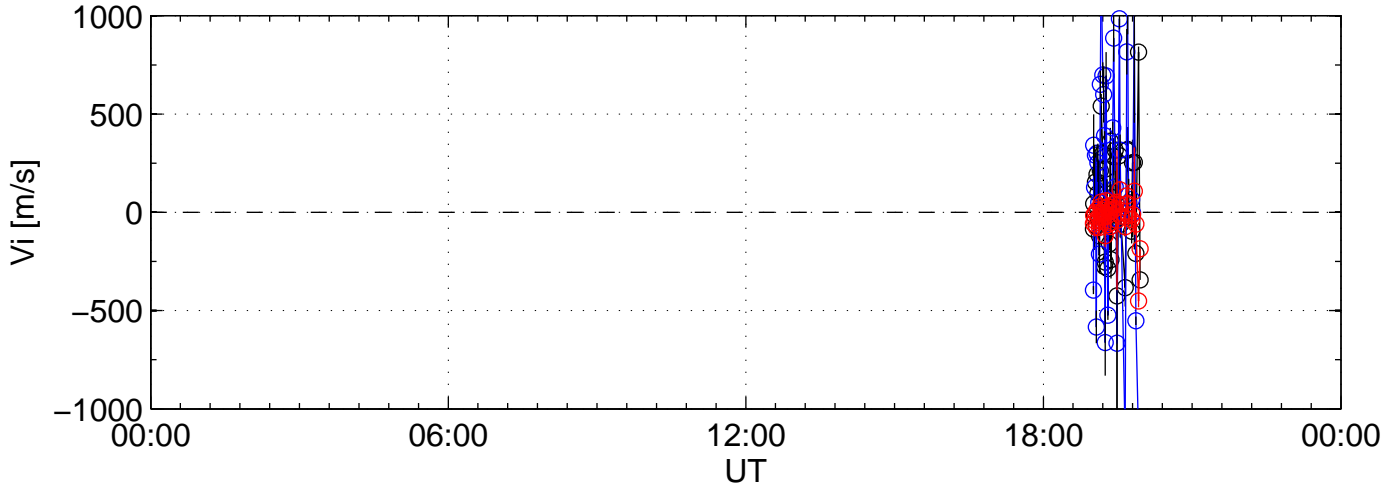

2009-10-14 kst beat 0060sec black:North, blue:East, red:Up

2009-10-14 kst beat 0060sec black:North, blue:East