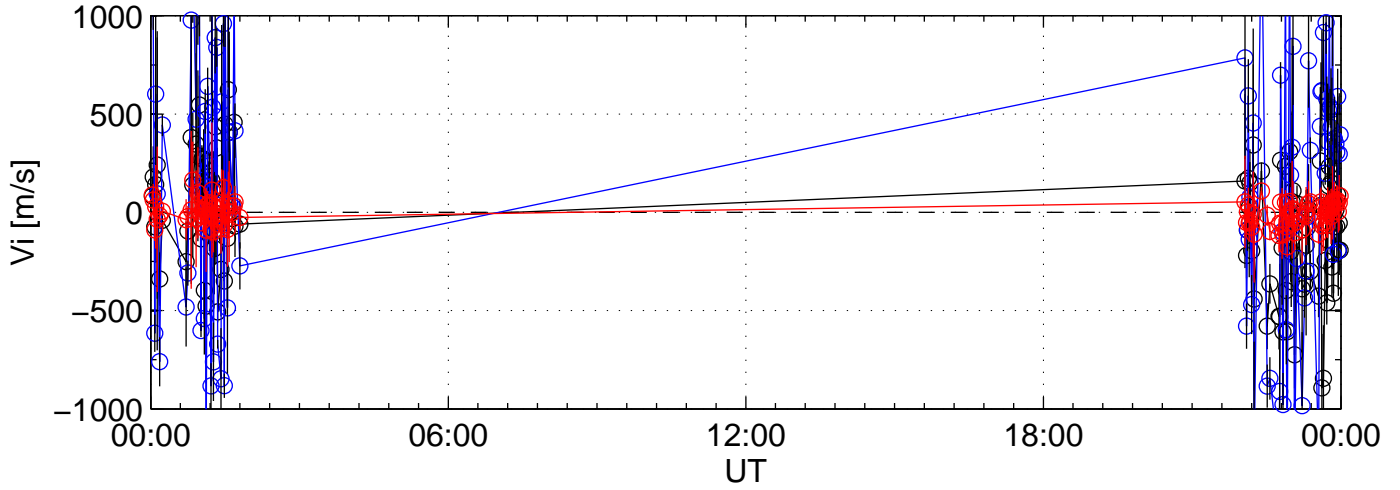

2009-11-14 kst beat 0060sec black:North, blue:East, red:Up

2009-11-14 kst beat 0060sec black:North, blue:East