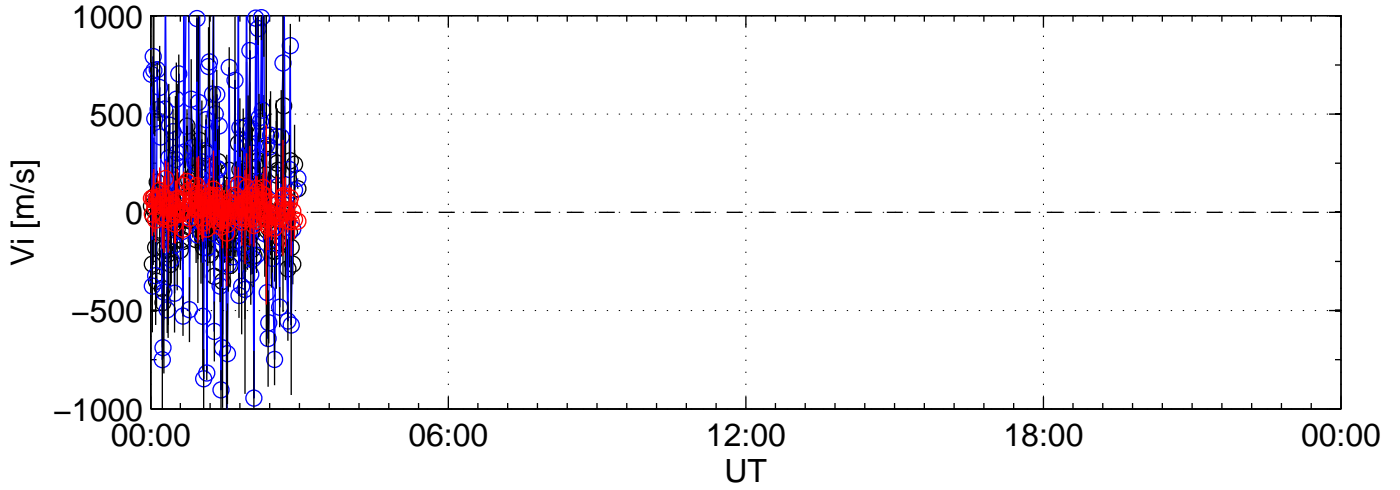

2009-11-15 kst beat 0060sec black:North, blue:East, red:Up

2009-11-15 kst beat 0060sec black:North, blue:East