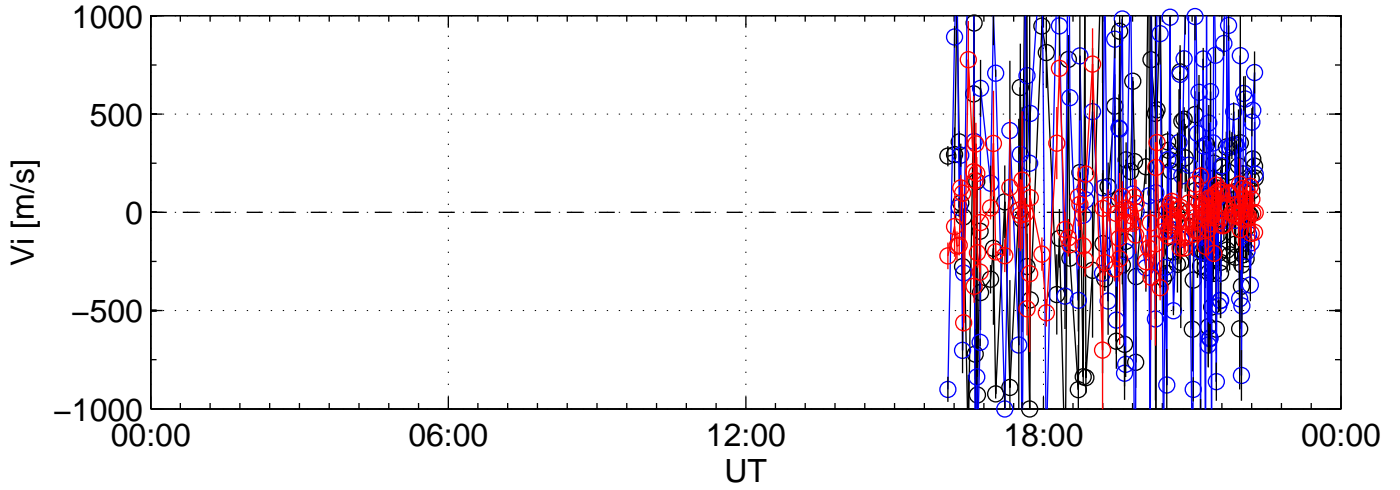

2009-11-25 kst beat 0000sec black:North, blue:East, red:Up

2009-11-25 kst beat 0000sec black:North, blue:East