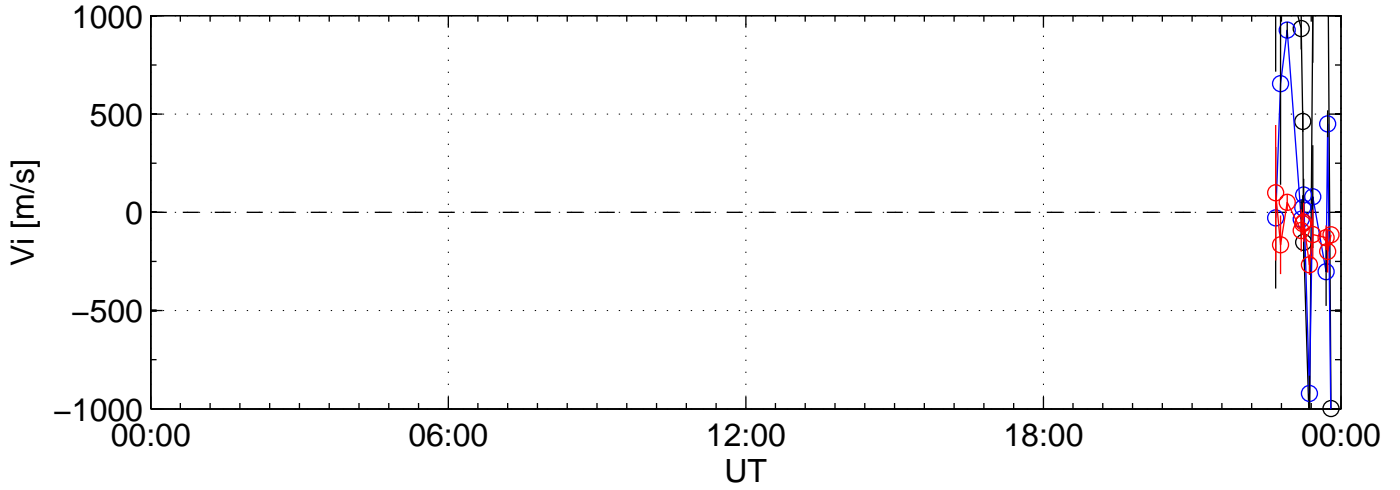

2010-01-17 kst beat 0060sec black:North, blue:East, red:Up

2010-01-17 kst beat 0060sec black:North, blue:East