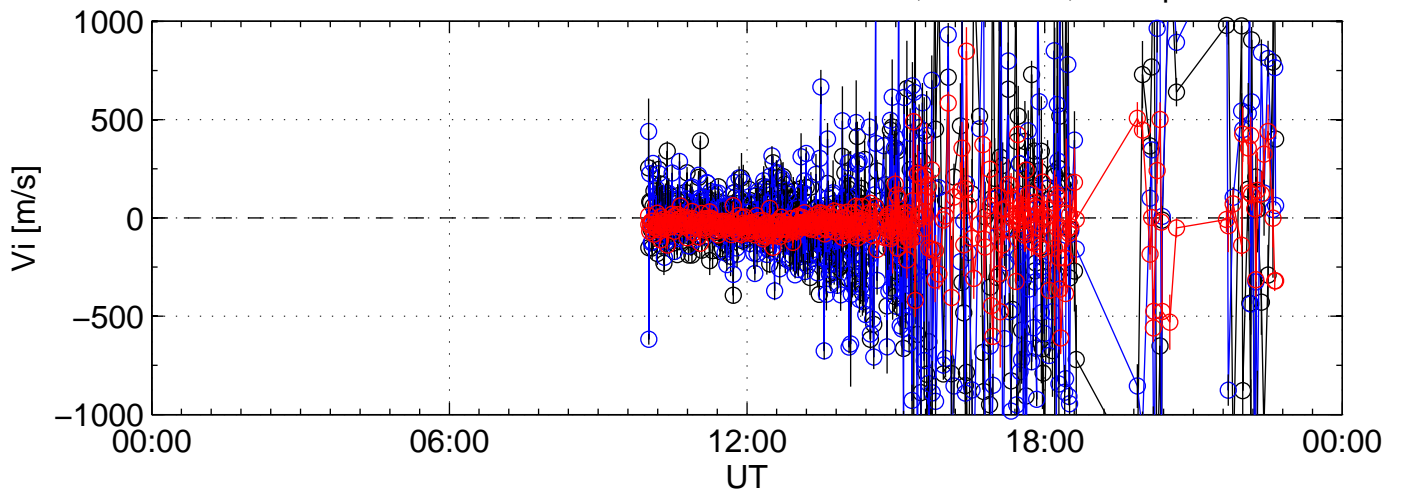

2010-01-18 kst beat 0000sec black:North, blue:East, red:Up

2010-01-18 kst beat 0000sec black:North, blue:East